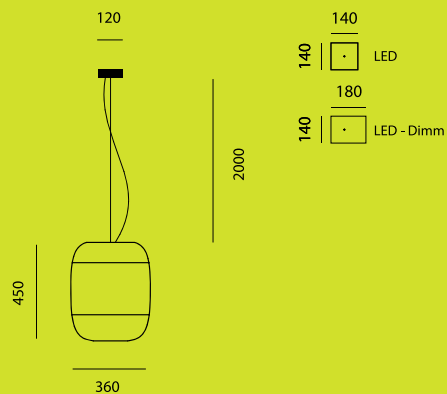

Model S5

Colors

- metallized silver
- white / white
- ivory / ivory
- ivory / white
- black / black
- aubergine / black
- metallized copper