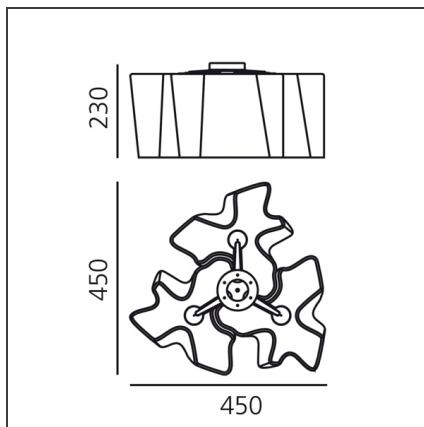

Logico Mini ceiling 3x120°

IP20     

Dimmerable: +  -

DESIGN BY

Gerhard Reichert, Michele De Lucchi

TECHNICAL DRAWINGS

FEATURES

Article Code:	0693020A	Material:	Blown glass, aluminium
Colour:	White	Series:	Design
Installation:	Ceiling	Area contract:	Hospitality, null, Office
Environment:	Indoor	Emission:	Diffused And Direct

DIMENSIONS

Length:	cm 45
Width:	cm 45
Height:	cm 23

NOT INCLUDED SOURCES

Category:	HALO	Color Rendering:	1a
Number:	3	Color temperature (K):	2900K
Watt:	77W		
Lbs:	A60		
Socket:	E27		
Duration (h):	1000h		

ALTERNATIVE SOURCES

Category:	LED
Number:	3
Watt:	10W
Type:	2
Socket:	E27
Class:	A

LUMINAIRE

Watt:	231W	Delivered lumens output (lm):	3540lm
Voltage:	220V-240V	CCT:	2900K

Notes

Its modular shape lends itself to the creation and realisation of customized compositions, supplied as special project.