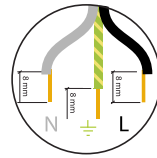

moooi

BELL LAMP

REFER TO SAFETY INSTRUCTIONS FOR GENERAL INFORMATION

1

2

INPUT: 240V AC

INPUT: 110V AC

visit www.moooi.com for more information about the collection