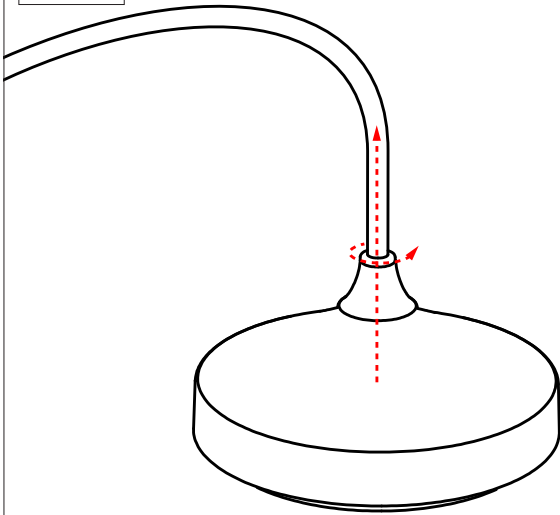

moooi

BELL LAMP

REFER TO SAFETY INSTRUCTIONS FOR GENERAL INFORMATION

1

2

INPUT: 240V AC

INPUT: 110V AC

visit www.moooi.com for more information about the collection