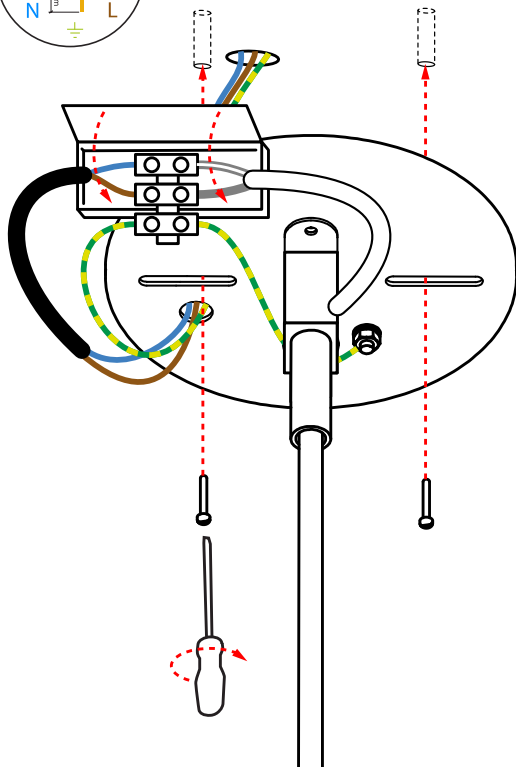

moooi

BELL LAMP

REFER TO SAFETY INSTRUCTIONS FOR GENERAL INFORMATION

1

2

INPUT: 240V AC

INPUT: 110V AC

visit www.moooi.com for more information about the collection

m o o o i[®]

BELL LAMP

REFER TO SAFETY INSTRUCTIONS FOR GENERAL INFORMATION

3

visit www.mooui.com for more information about the collection