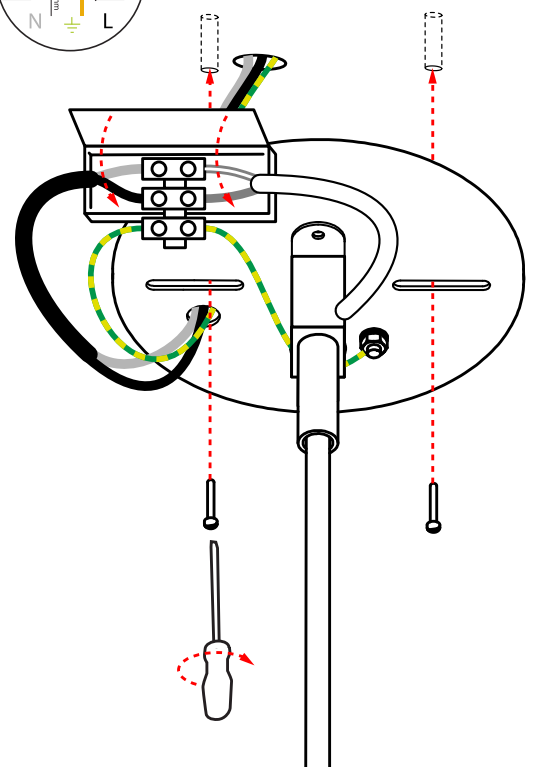

moooi

BELL LAMP

REFER TO SAFETY INSTRUCTIONS FOR GENERAL INFORMATION

1

2

INPUT: 240V AC

INPUT: 110V AC

visit www.moooi.com for more information about the collection

m o o o i[®]

BELL LAMP

REFER TO SAFETY INSTRUCTIONS FOR GENERAL INFORMATION

3

visit www.mooui.com for more information about the collection