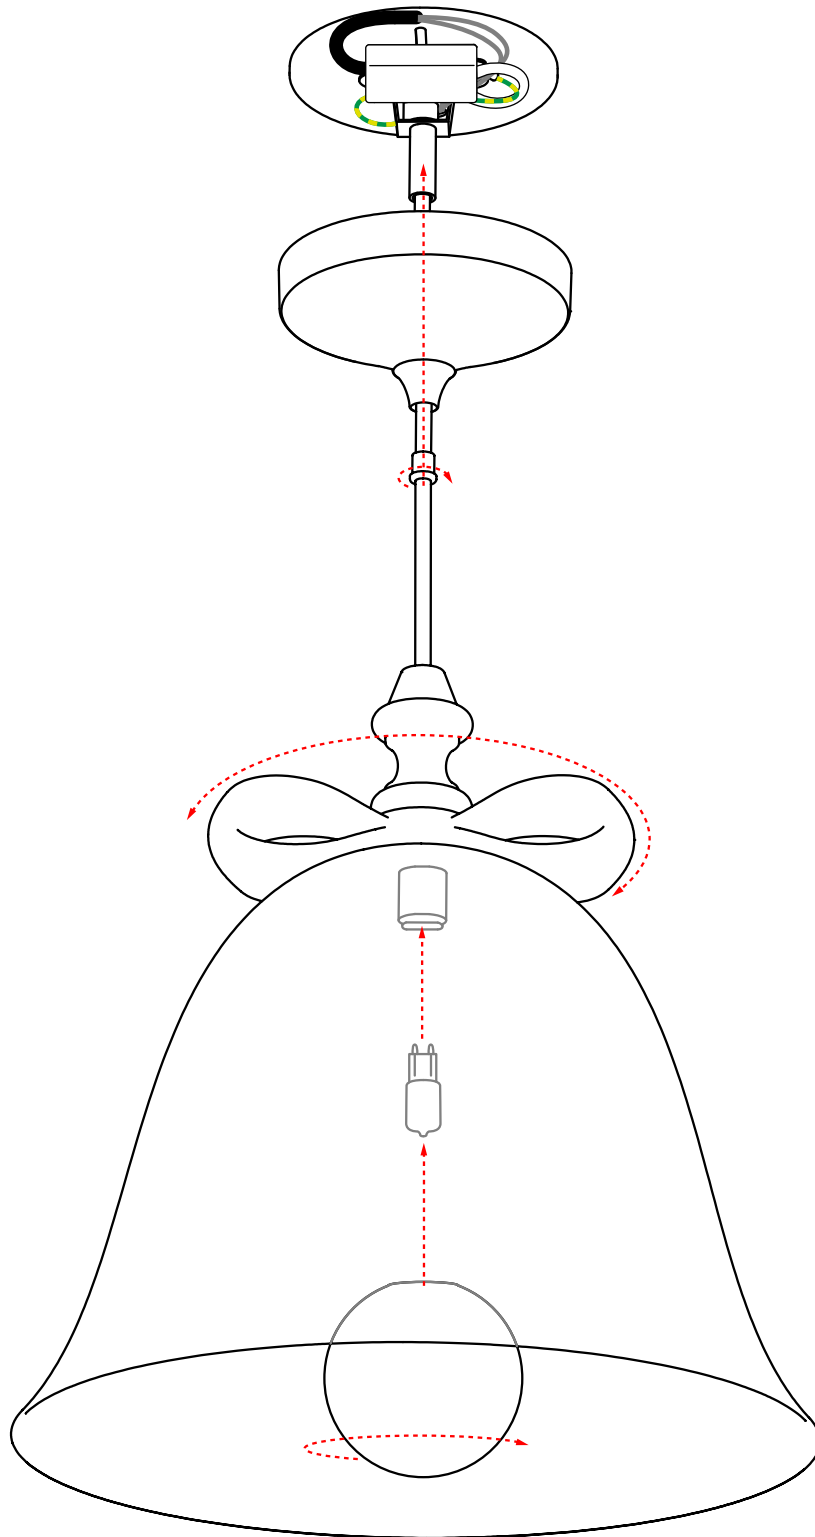

moooi

BELL LAMP

REFER TO SAFETY INSTRUCTIONS FOR GENERAL INFORMATION

1

2

INPUT: 240V AC

INPUT: 110V AC

visit www.moooi.com for more information about the collection

m o o o i[®]

BELL LAMP

REFER TO SAFETY INSTRUCTIONS FOR GENERAL INFORMATION

3

visit www.mooui.com for more information about the collection