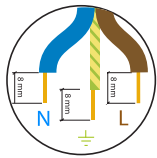

moooi

BELL LAMP

REFER TO SAFETY INSTRUCTIONS FOR GENERAL INFORMATION

1

2

INPUT: 240V AC

INPUT: 110V AC

visit www.moooi.com for more information about the collection