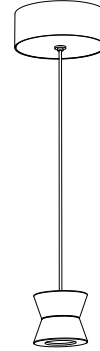

CIRCUS DIABOLO

DESIGNED BY JEAN-FRANÇOIS D'OR

tossB

PRODUCT INFORMATION

CIRCUS DIABOLO C1S 5.5CM

LAMP TYPE	LED
COLOUR TEMP.	2700K
WATTAGE	6W
VOLTAGE	17.3V - 350mA
LUMEN	450
GEAR	NOT INCLUDED
CLASS	2

ORDER CODE

BLACK ANODIZED	T109DH1DZL
CHAMPAGNE ROSÉ	T109DH1DCR

CIRCUS DIABOLO SB 5.5CM

LAMP TYPE	LED
COLOUR TEMP.	2700K
WATTAGE	6W
VOLTAGE	17.3V - 350mA
LUMEN	450
GEAR	NOT INCLUDED
CLASS	1

ORDER CODE

BLACK ANODIZED	T109DH2DZL
CHAMPAGNE ROSÉ	T109DH2DCR

CIRCUS DIABOLO SB 10CM

LAMP TYPE	LED
COLOUR TEMP.	2700K
WATTAGE	6W
VOLTAGE	230V
LUMEN	450
GEAR	INCLUDED (TRIAC)
CLASS	1

ORDER CODE

BLACK ANODIZED	T109DH3DZL
CHAMPAGNE ROSÉ	T109DH3DCR

CIRCUS DIABOLO FLOOR

LAMP TYPE	LED
COLOUR TEMP.	2700K
WATTAGE	6W
VOLTAGE	230V
LUMEN	450
GEAR	INCLUDED
CLASS	1

ORDER CODE

BLACK ANODIZED	T109DF1DZL
CHAMPAGNE ROSÉ	T109DF1DCR

CIRCUS DIABOLO WALL

LAMP TYPE	LED
COLOUR TEMP.	2700K
WATTAGE	6W
VOLTAGE	230V
LUMEN	450
GEAR	INCLUDED
CLASS	1

ORDER CODE

BLACK ANODIZED	T109DA1DZL
CHAMPAGNE ROSÉ	T109DA1DCR