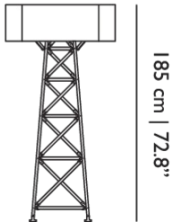

Detailing

Just like vintage construction toys and scaffolding, the Construction Lamp is assembled by hand.

Colours

Black

White

Construction Lamp Floor / Large

Dimensions

90 cm | 35.4"

Product

WIDTH 90cm | 35.4"

HEIGHT 185cm | 72.8"

DEPTH 90cm | 35.4"

DIAMETER 90cm | 35.4"

WEIGHT NETTO 16kg | 35.27lbs

Packaging

WIDTH 102cm | 40.2"

HEIGHT 202cm | 79.5"

CUBAGE 2.1m³ | 74.22ft³

LENGTH 102cm | 40.2"

WEIGHT 44kg | 97lbs

Technical CE

MATERIAL

Diecast powdercoated aluminum, white version with wooden slats, bent steel shade.

ENERGY LABEL

LIGHT DIRECTION

All directions

Construction Lamp Floor / Medium

Dimensions

67 cm | 26.4"

139 cm | 54.7"

Product

WIDTH 67cm | 26.4"**HEIGHT** 139cm | 54.7"**DEPTH** 67cm | 26.4"**DIAMETER** 67cm | 26.4"**WEIGHT NETTO** 11kg | 24.25lbs