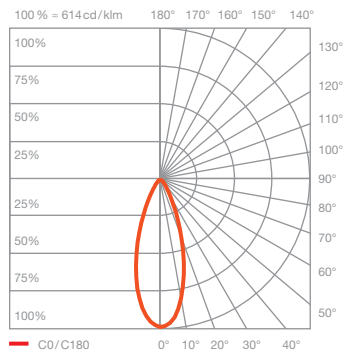

Luna piena up lighting effects

floor mirrored down

direct light downwards, beam angle approx. 50°,
atmospheric light in all directions

light source: Occhio Fireball technology

luminous flux : high color   9 W   430 lm