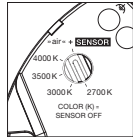

control options

version (»color tune«)

Luna luminaires can be dimmed via »touchless control« (basso, sogno, sospeso and sospeso cloud) and Occhio air (standard for all Luna luminaires). Alternatively, dimming is possible via phase section (Occhio air can be deactivated via power supply, not for basso, sogno and sospeso cloud).

Occhio air / Phase cut-off dimming switchable at power supply)

sospeso/piena/scura up