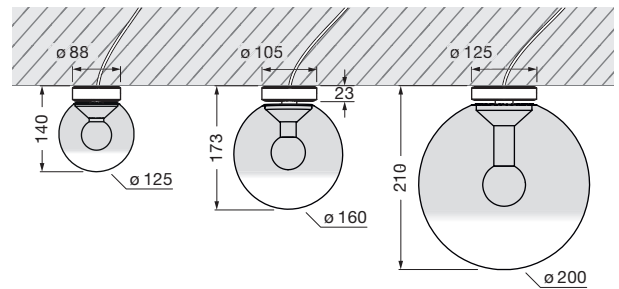

## Luna piena up datasheet

LED ceiling luminaire with spherical head and directed light aimed downwards. With optional glass sphere diameters of 125/160/200 mm. The innovative LED fireball technology creates a special lighting effect – direct, downward-facing and atmospheric lights of the fireball within the glass sphere.

incl. power supply unit (removable)

dimensions in mm

### technical data Luna piena up

properties	material	aluminium, glass, PVD coated, steel, plastic
	weight	125 = 0.6 kg / 160 = 0.8 kg / 200 = 1.1 kg
surface	head / body / base	dark chrome, phantom
Occhio »color tune« LED	average life time	> 50.000 hrs
	energy efficiency class (luminous efficiency)	G (46 lm / W)
	power	LED 9W (incl. Occhio power supply unit 11 W, standby <0.5 W)
	color rendering index	CRI Ra 95
	color temperature (color consistency)	2700–4000 K (2-step)
electricity	dimming	Occhio air (optional) or via trailing-edge phasecut dimmer*
	connection	230 V AC
	power factor power supply (cos φ1)	0.9
	flicker / stroboscopic effect	< 1 (PstLM) / 0.4 (SVM)
	permitted operating conditions	max. 30°C for indoor use only