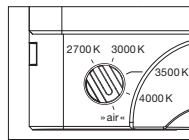

sospeso/piena/scura up

sospeso/piena/scura flat

parete

Occhio air
powered by
Casambi

Occhio air (standard)

Bluetooth control via Occhio air app or »air« controller (optional), control of individual luminaires, groups and scenes.

sospeso up/flat/pure

COLOR (K) = SENSOR OFF
adjustable color temperature (4 steps),
trailing-edge phase cut dimming possible

»air« + SENSOR
»air« + »touchless control« (Bluetooth and gesture control), control via »touchless control« and Occhio air app or »air« controller, switching, dimming, »color tune« (color temperature continuously adjustable), no external dimming possible, control and sensors can be deactivated via Occhio air app

sospeso cloud

Integrated Bluetooth control,
»air« + »touchless control« (Bluetooth and gesture control), control via »touchless control« and Occhio air app or »air« controller, switching, dimming, »color tune« (color temperature continuously adjustable), no external dimming possible, control and sensors can be deactivated via Occhio air app

basso/ sogno

Integrated Bluetooth control,
»air« + »touchless control« (Bluetooth and gesture control), control via »touchless control« and Occhio air app or »air« controller, switching, dimming, »color tune« (color temperature continuously adjustable), control and sensors can be deactivated via Occhio air app

parete

COLOR (K) = SENSOR OFF
adjustable color temperature (4 steps),
trailing-edge phase cut dimming possible

Occhio air

»air« (Bluetooth control), control via Occhio air app or »air« controller, switching, dimming, »color tune« (color temperature continuously adjustable), no external dimming possible

piena/ scura up/flat

COLOR (K) = SENSOR OFF
adjustable color temperature (4 steps),
trailing-edge phase cut dimming possible,
Occhio air deactivated

»air« + SENSOR (piena/scura)

»air« (Bluetooth control), control via Occhio air app or »air« controller, switching, dimming, »color tune« (color temperature continuously adjustable), no external dimming possible,