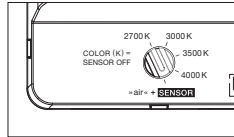

sospeso/piena/scura flat