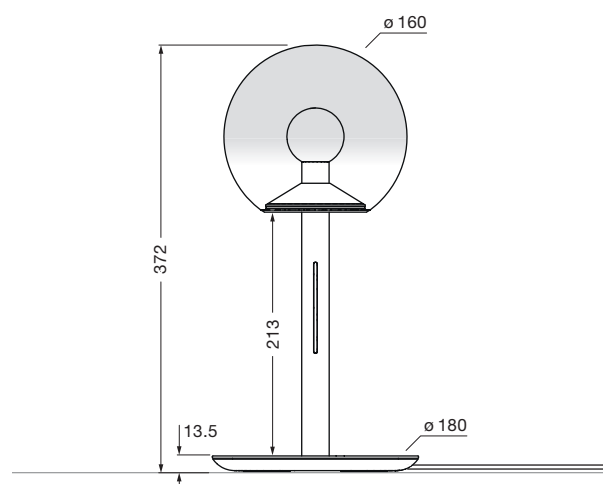

Luna sogno datasheet

LED table luminaire with spherical head and diffuse light aimed downwards and a glass sphere diameter of 160mm. The innovative LED fireball technology creates a special lighting effect – indirect, downward-facing and atmospheric lights of the fireball within the glass sphere.

dimensions in mm

technical data Luna sogno

properties	material	aluminium, glass, PVD coated, steel, plastic
	weight	2.7 kg
surface	head / body / base	dark chrome, phantom
	power supply	matt black
Occhio »color tune« LED	average life time	> 50.000 hrs
	energy efficiency class (luminous efficiency)	G (12 lm / W)
	power	LED 9W (incl. Occhio power supply unit 11 W, standby <0.5 W)
	color rendering index	CRI Ra 95
	color temperature (color consistency)	2700–4000 K (2-step)
electricity	dimming	»touchless control«, Occhio air
	connection	230 V AC
	power factor power supply (cos φ1)	0.9
	flicker / stroboscopic effect	< 1 (PstLM) / 0.4 (SVM)
	permitted operating conditions	max. 30°C for indoor use only