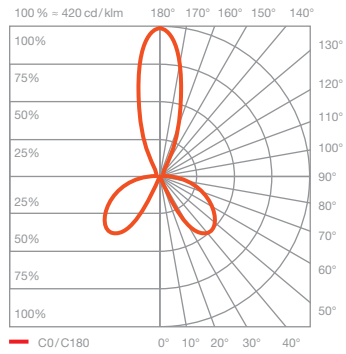

Luna sogno lighting effects

head mirrored down

indirect light downwards,
atmospheric light in all directions

light source : Occhio Fireball technology

luminous flux : high color 9 W 130 lm