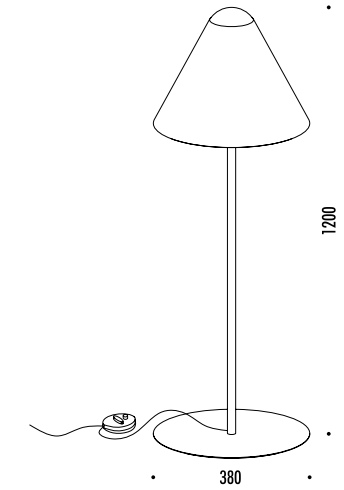

The sizes are expressed in millimeters.

DESIGN OMAR CARRAGLIA - 2007  
LAMPADA DA TERRA - METACRILATO - METALLO  
FLOOR LAMP - METHACRYLATE - METAL

ABA 120

CE IP20 0.5 m

1A2770300.00.06	BIANCO OPACO / MATT WHITE	100-240 V - 50/60 Hz - MAX 10 W LED - E27 GLOBOLUX
		CAVO BIANCO - DIMMER
		LAMPADINA NON INCLUSA
		WHITE CABLE - DIMMER
		BULB NOT INCLUDED

CODE	SOCKET	TENSION	WATTAGE	BEAM ANGLE (°)	TEMPERATURE (K)	SOURCE LUMENS	BULB EFFICIENCY	CRI (Ra)	DIMMABLE	PRODUCT REFERENCE
------	--------	---------	---------	----------------	-----------------	---------------	-----------------	----------	----------	-------------------