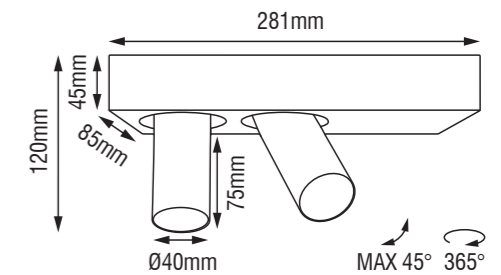

Description	Reflector	Angle	White	Black
 2x490lm 927 2x7W 2x500lm 930 2x7W 2x510lm 940 2x7W	black high gloss	34°	437CW92734BGF0 437CW93034BGF0 437CW94034BGF0	437CB92734BGF0 437CB93034BGF0 437CB94034BGF0
 2x490lm 927 2x7W 2x500lm 930 2x7W 2x510lm 940 2x7W	silver high gloss	34°	437CW92734SGF0 437CW93034SGF0 437CW94034SGF0	437CB92734SGF0 437CB93034SGF0 437CB94034SGF0
 2x490lm 927 2x7W 2x500lm 930 2x7W 2x510lm 940 2x7W	chrome	34°	437CW92734CHF0 437CW93034CHF0 437CW94034CHF0	437CB92734CHF0 437CB93034CHF0 437CB94034CHF0
 2x490lm 927 2x7W 2x500lm 930 2x7W 2x510lm 940 2x7W	white	34°	437CW92734WHF0 437CW93034WHF0 437CW94034WHF0	437CB92734WHF0 437CB93034WHF0 437CB94034WHF0
 2x490lm 927 2x7W 2x500lm 930 2x7W 2x510lm 940 2x7W	gold	34°	437CW92734GOF0 437CW93034GOF0 437CW94034GOF0	437CB92734GOF0 437CB93034GOF0 437CB94034GOF0
 2x490lm 927 2x7W 2x500lm 930 2x7W 2x510lm 940 2x7W	black matt	34°	437CW92734BMF0 437CW93034BMF0 437CW94034BMF0	437CB92734BMF0 437CB93034BMF0 437CB94034BMF0
 2x490lm 927 2x7W 2x500lm 930 2x7W 2x510lm 940 2x7W	copper	34°	437CW92734COF0 437CW93034COF0 437CW94034COF0	437CB92734COF0 437CB93034COF0 437CB94034COF0

For Light source energy class and identifier please consult the datasheet on our website.