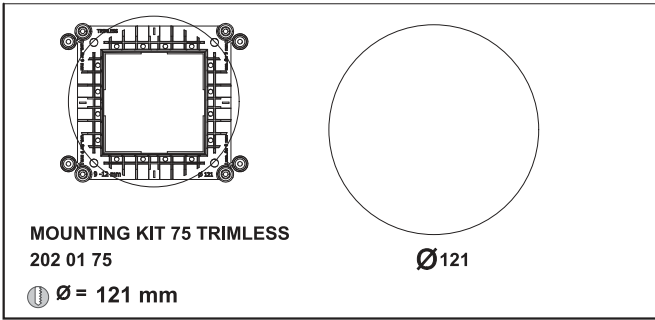

MOUNTING KIT 75 TRIMLESS

INSTALLATION INSTRUCTIONS - PART A