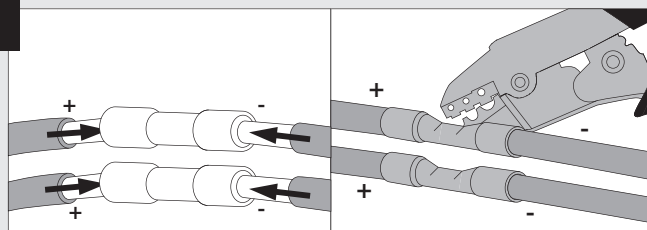

1

50 x 40

OPTIONS

MOUNTING KIT FLUSH SPY
 414 90 01

ØKITx 40

2

ELECTRICAL CONNECTION

ATTENTION
OBSERVE PRECAUTIONS FOR
HANDLING ELECTROSTATIC
DISCHARGE SENSITIVE
DEVICES