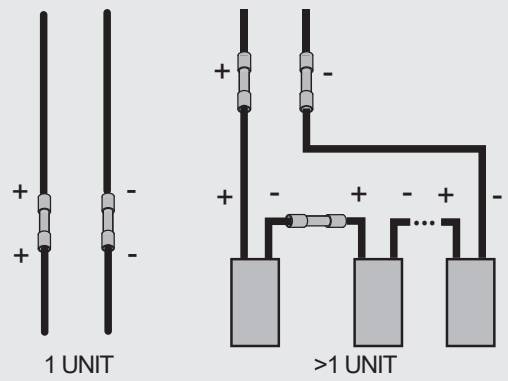

ELECTRICAL CONNECTION