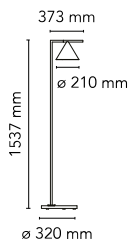

## Captain Flint

by Michael Anastassiades , 2015

Floor lamp providing adjustable direct light. Painted steel or brushed brass, stem and metal spinning cone. Opal photoengraved PC diffuser by injection molding. White Carrara or Black Marquina marble base. Power cord length 260 cm, with foot dimmer switch that provide ON-OFF functions and 10-100% light adjustment. Plug-in power supply with interchangeable plugs

Cord Length	2600 mm
Materials	Aluminum, Brass, Marble, Polycarbonate, Steel

Colors	 F1530059 - Brushed brass/white marble  F1530030 - Anthracite/Black Marble
--------	---

Certificate	   
-------------	--