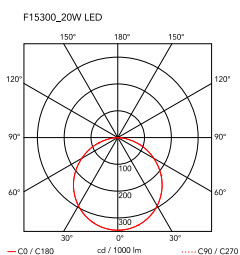

## Captain Flint

by Michael Anastassiades , 2015

Floor lamp providing adjustable direct light. Painted steel or brushed brass, stem and metal spinning cone. Opal photoengraved PC diffuser by injection molding. White Carrara or Black Marquina marble base. Power cord length 260 cm, with foot dimmer switch that provide ON-OFF functions and 10-100% light adjustment. Plug-in power supply with interchangeable plugs

Cord Length	2600 mm
Materials	Aluminum, Brass, Marble, Polycarbonate, Steel

Colors	 F1530059 - Brushed brass/white marble  F1530030 - Anthracite/Black Marble
--------	---

Certificate	   
-------------	--