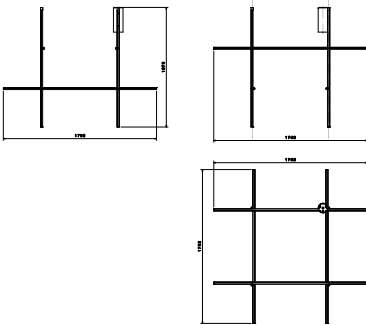

## Coordinates Module Ceiling

■ F1883044 - Anodized Champagne

Designed by Michael Anastassiades

Coordinates is a lighting system with diffuse light composed of horizontal and vertical luminaries arranged in a bright grid of various shapes and complexities. Each element is made of extruded anodized aluminium with a champagne finish and a diffuser in platinum optical silicone with an integrated LED strip (CRI 95). Each element is powered and supported by an invisible electrical and mechanical connection designed specifically to allow for the composition of the 3 ceiling models (C1 – C2 – C4), which may be combined with the respective Long versions for the highest ceilings (C1 Long, C2 Long, C4 Long). The 'C Module' is also available. Its geometry was designed to be repeated to create large grids for custom installations. Each Coordinates configuration includes its own ceiling rose, whose integrated electronics allow for the use of different dimmer systems: push, 1-10, DALI. In the absence of these systems, the amount of light can be set during installation with the push system included in the rose. The related C III version is also available for each configuration for installations with a remote power supply.

### Main specifications

<b>Mounting</b>	Ceiling	<b>Lamp holder</b>	LED Module
<b>Environment</b>	Indoor dry location	<b>Autoprotected Lamp</b>	No
<b>Light source type</b>	LED	<b>Source Power (W)</b>	180
<b>Light source replaceable</b>	Replaceable (LED only) light source by a professional	<b>Source Flux (lm)</b>	10230
		<b>System Flux (lm)</b>	10230
<b>LED type</b>	LED Module		

### Physical

<b>Colour</b>	Anodized Champagne	<b>IP external</b>	20
<b>Length (mm)</b>	1762		
<b>Net weight (kg)</b>	8.9		
<b>Gross weight (kg)</b>	19.62		
<b>IP</b>	20		