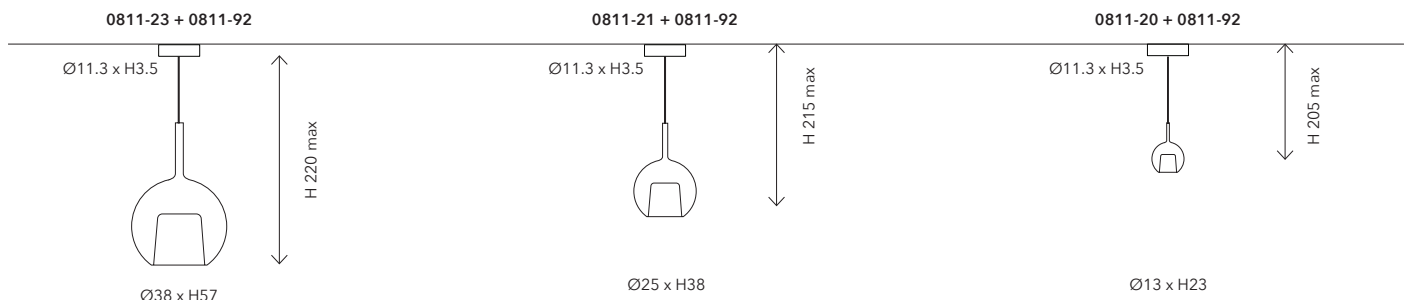

* con lampadina / with bulb 10W LED E27

** con lampadina / with bulb 5W LED E14