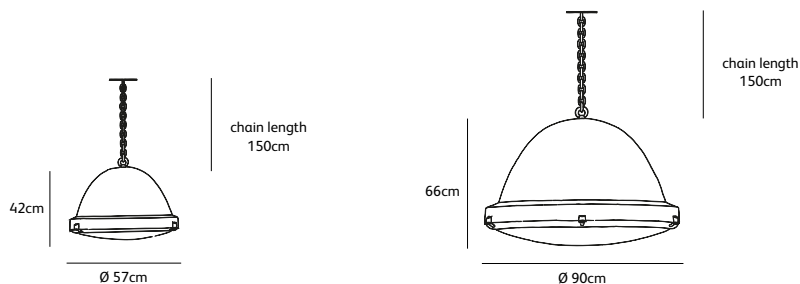

OS.01.FL.*

Dimensions

Wxdxh **78x175x258cm**

Standard cable length **200cm**

Light source

Not included

Lampholder

E27, optional in LED (add. costs)

OS.01.SU.BL

colors & materials

* **BL**
black powder
coated

* **AN**
anodic brown
powder coated

* **WH**
white powder
coated

Order code	
OS.01.SU.*	
Dimensions	
Øxh	57x42cm
Chain length	150cm included
Light source	
Not included	
Lampholder	
E27, optional in LED (add. costs)	
Max. 1x 200W / 240V	
Weight/Packaging	
Net. weight	20kg
Gross weight	24kg
Packaging	65x65x50cm
Dimming	
Dimmable, dimmer not included	

Order code	
OS.01.SU.XL.*	
Dimensions	
Øxh	90x66cm
Chain length	150cm included
Light source	
Not included	
Lampholder	
E27, optional in LED (add. costs)	
Max. 1 x 200W / 240V	
Weight	
Net. weight	49kg
Dimming	
Dimmable, dimmer not included	

Order code

OS.01.SU.*.A

Dimensions

Øxh **57x42cm**

Suspension tube

Extractable length **150cm**

Withdrawn length **110cm**

Length can be customized (add. costs)