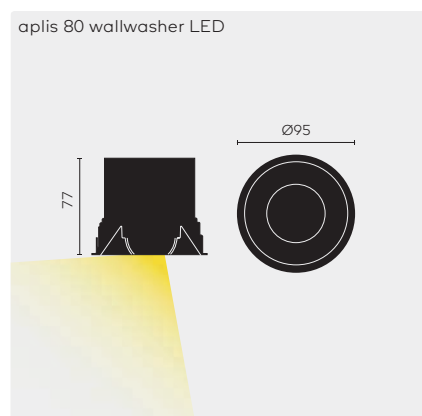

aplis 80 downlight LED
⌀ 90 H 105
Wide flood reflector: incl.

aplis 80 downlight LED MR16
⌀ 90 H 115
Lamp: excl.

aplis 80 downlight LED PAR16
⌀ 90 H 130
Lamp: excl.

aplis 80 wallwasher LED
⌀ 90 H 105
Wall wash reflector: incl.

■ **Optionele accessoires**

Pleisterplaat beton

KR737702 Pleisterplaat voor installatie in beton

Louvre IP44 (enkel voor downlight) ①

KR717306 Louvre IP44, wit

KR717302 Louvre IP44, zwart

Driver

KR772024 LED driver, 700mA, ON/OFF, 20W,

KR772232 LED driver, 700mA, 1-10V, 20W

KR772236 LED driver, 700mA, DALI, 18W

KR772024 LED driver, 500mA, ON/OFF, 20W

KR772232 LED driver, 500mA, 1-10V, 20W

KR772126 LED driver, 500mA, DALI, 18W

	CRI	Kleurtemp.	Voltage	Wattage	Stuurstroom	Toestel lumen
① LED	CRI83	2700K/3000K/4000K		9,5W	700mA	985lm
	CRI98	2700K/3000K/4000K		9,2W	500mA	731lm
② LED MR16			12V	15W		
③ LED PAR16			230V	15W		
④ LED	CRI83	2700K/3000K/4000K		9,5W	700mA	509lm
	CRI98	2700K/3000K/4000K		9,2W	500mA	378lm

OPMERKINGEN

① IP44 connectie in plenum noodzakelijk.

Dikte afwerkplaat: 9-26mm
Driver exclusief.
IP40

Pleisterplaat beton