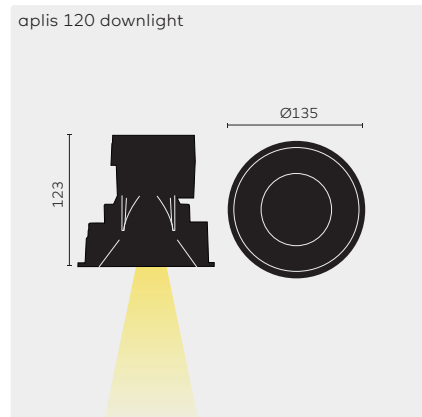

Kleur	KR-code	Lichtbronnen	8327 2700K, CR83	8330 3000K, CR83	8340 4000K, CR83	9827 2700K, CR98	9830 3000K, CR98	9840 4000K, CR98	SP Spot (12°)	FL Flood (28°)	FL Flood (20°)	WFL Wide flood (34°)	WFL Wide flood (36°)	Optionele accessoires
aplis 120 directional Ø 128 H 140 Filter magazijn: incl., antiverblindingsring: incl.	○	KR957931	①	●	●	●	●	●	●	●	●	●	●	●	■
	●	KR957932	①	●	●	●	●	●	●	●	●	●	●	●	■
aplis 120 downlight Ø 128 H 150 Filter magazijn: incl.	○	KR957131	②	●	●	●	●	●	●			●	●	●	■
	●	KR957132	②	●	●	●	●	●	●			●	●	●	■
aplis 120 wallwasher Ø 128 H 150	○	KR957431	③	●	●	●	●	●	●						■
	●	KR957432	③	●	●	●	●	●	●						■

■ Optionele accessoires

Pleisterplaat beton	KR737612	Pleisterplaat voor installatie in beton
Louvre IP44 (enkel voor downlight) ①	KR707406	Louvre IP44, wit
	KR707402	Louvre IP44, zwart
Lenzen (niet voor wallwasher)	KR750100	Sculpteerlens ②
	KR750200	Egalisatielens
	KR750800	Softening lens
Driver	KR772024	LED driver, 700mA, ON/OFF, 20W
	KR772232	LED driver, 700mA, 1-10V, 20W
	KR772236	LED driver, 700mA, DALI, 18W

		CRI	Kleurtemp.	Wattage	Stuurstroom	Toestel lumen	
①	LED	SP	CR183	2700K/3000K/4000K	15,6W	700mA	793lm
		CR198	2700K/3000K/4000K	15,2W	700mA	567lm	
	FL6 WFL	CR183	2700K/3000K/4000K	15,2W	700mA	1075lm	
		CR198	2700K/3000K/4000K	12,9W	700mA	753lm	
②	LED	CR183	2700K/3000K/4000K	15,2W	700mA	1337lm	
		CR198	2700K/3000K/4000K	12,9W	700mA	936lm	
③	LED	CR183	2700K/3000K/4000K	15,2W	700mA	869lm	
		CR198	2700K/3000K/4000K	12,9W	700mA	608lm	

OPMERKINGEN

- ① IP44 connectie in plenum noodzakelijk.
- ② Enkel te gebruiken in combinatie met een spot optiek.

Dikte afwerkplaat: 9-26mm
Driver exclusief
◆ IP40