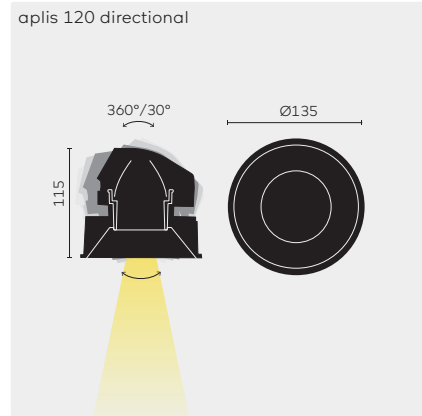

Kleur	KR-code	Lichtbronnen	8327 2700K, CR83	8330 3000K, CR83	8340 4000K, CR83	9827 2700K, CR98	9830 3000K, CR98	9840 4000K, CR98	SP Spot (12°)	FL Flood (28°)	FL Flood (20°)	WFL Wide flood (34°)	WFL Wide flood (36°)	Optionele accessoires
aplis 120 directional Ø 128 H 140 Filter magazijn: incl., antiverblindingsring: incl.	○	KR957931	①	●	●	●	●	●	●	●	●	●	●	●	■
	●	KR957932	①	●	●	●	●	●	●	●	●	●	●	●	■
aplis 120 downlight Ø 128 H 150 Filter magazijn: incl.	○	KR957131	②	●	●	●	●	●	●			●	●	●	■
	●	KR957132	②	●	●	●	●	●	●			●	●	●	■
aplis 120 wallwasher Ø 128 H 150	○	KR957431	③	●	●	●	●	●	●						■
	●	KR957432	③	●	●	●	●	●	●						■

■ Optionele accessoires

Pleisterplaat beton	KR737612	Pleisterplaat voor installatie in beton
Louvre IP44 (enkel voor downlight) ①	KR707406	Louvre IP44, wit
	KR707402	Louvre IP44, zwart
Lenzen (niet voor wallwasher)	KR750100	Sculpteerlens ②
	KR750200	Egalisatielens
	KR750800	Softening lens
Driver	KR772024	LED driver, 700mA, ON/OFF, 20W
	KR772232	LED driver, 700mA, 1-10V, 20W
	KR772236	LED driver, 700mA, DALI, 18W

		CRI	Kleurtemp.	Wattage	Stuurstroom	Toestel lumen	
①	LED	SP	CR183	2700K/3000K/4000K	15,6W	700mA	793lm
		CR198	2700K/3000K/4000K	15,2W	700mA	567lm	
	FL6 WFL	CR183	2700K/3000K/4000K	15,2W	700mA	1075lm	
		CR198	2700K/3000K/4000K	12,9W	700mA	753lm	
②	LED	CR183	2700K/3000K/4000K	15,2W	700mA	1337lm	
		CR198	2700K/3000K/4000K	12,9W	700mA	936lm	
③	LED	CR183	2700K/3000K/4000K	15,2W	700mA	869lm	
		CR198	2700K/3000K/4000K	12,9W	700mA	608lm	

OPMERKINGEN

- ① IP44 connectie in plenum noodzakelijk.
- ② Enkel te gebruiken in combinatie met een spot optiek.

Dikte afwerkplaat: 9-26mm
Driver exclusief
◆ IP40