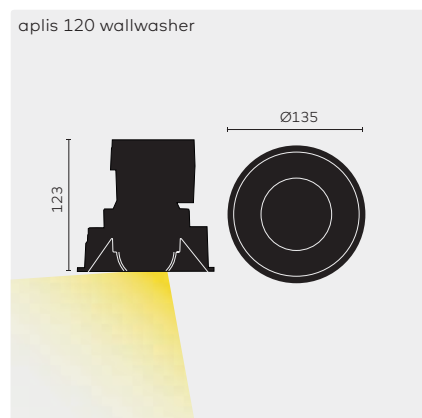

Kleur	KR-code	Lichtbronnen	8327 2700K, CR83	8330 3000K, CR83	8340 4000K, CR83	9827 2700K, CR98	9830 3000K, CR98	9840 4000K, CR98	SP Spot (12°)	FL Flood (28°)	FL Flood (20°)	WFL Wide flood (34°)	WFL Wide flood (36°)	Optionele accessoires
aplis 120 directional Ø 128 H 140 Filter magazijn: incl., antiverblindingsring: incl.	○	KR957931	①	●	●	●	●	●	●	●	●	●	●	●	■
	●	KR957932	①	●	●	●	●	●	●	●	●	●	●	●	■
aplis 120 downlight Ø 128 H 150 Filter magazijn: incl.	○	KR957131	②	●	●	●	●	●	●			●	●	●	■
	●	KR957132	②	●	●	●	●	●	●			●	●	●	■
aplis 120 wallwasher Ø 128 H 150	○	KR957431	③	●	●	●	●	●	●						■
	●	KR957432	③	●	●	●	●	●	●						■

■ Optionele accessoires

Pleisterplaat beton	KR737612	Pleisterplaat voor installatie in beton
Louvre IP44 (enkel voor downlight) ①	KR707406	Louvre IP44, wit
	KR707402	Louvre IP44, zwart
Lenzen (niet voor wallwasher)	KR750100	Sculpteerlens ②
	KR750200	Egalisatielens
	KR750800	Softening lens
Driver	KR772024	LED driver, 700mA, ON/OFF, 20W
	KR772232	LED driver, 700mA, 1-10V, 20W
	KR772236	LED driver, 700mA, DALI, 18W

		CRI	Kleurtemp.	Wattage	Stuurstroom	Toestel lumen	
①	LED	SP	CR183	2700K/3000K/4000K	15,6W	700mA	793lm
		CR198	2700K/3000K/4000K	15,2W	700mA	567lm	
	FL6 WFL	CR183	2700K/3000K/4000K	15,2W	700mA	1075lm	
		CR198	2700K/3000K/4000K	12,9W	700mA	753lm	
②	LED	CR183	2700K/3000K/4000K	15,2W	700mA	1337lm	
		CR198	2700K/3000K/4000K	12,9W	700mA	936lm	
③	LED	CR183	2700K/3000K/4000K	15,2W	700mA	869lm	
		CR198	2700K/3000K/4000K	12,9W	700mA	608lm	

OPMERKINGEN

- ① IP44 connectie in plenum noodzakelijk.
- ② Enkel te gebruiken in combinatie met een spot optiek.

Dikte afwerkplaat: 9-26mm
Driver exclusief
◆ IP40