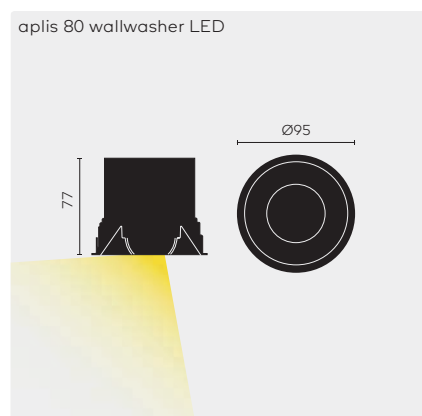

aplis 80 downlight LED
⌀ 90 H 105
Wide flood reflector: incl.

aplis 80 downlight LED MR16
⌀ 90 H 115
Lamp: excl.

aplis 80 downlight LED PAR16
⌀ 90 H 130
Lamp: excl.

aplis 80 wallwasher LED
⌀ 90 H 105
Wall wash reflector: incl.

■ Optionele accessoires

Pleisterplaat beton

KR737702 Pleisterplaat voor installatie in beton

Louvre IP44 (enkel voor downlight) ①

KR717306 Louvre IP44, wit

KR717302 Louvre IP44, zwart

Driver

KR772024 LED driver, 700mA, ON/OFF, 20W,

KR772232 LED driver, 700mA, 1-10V, 20W

KR772236 LED driver, 700mA, DALI, 18W

KR772024 LED driver, 500mA, ON/OFF, 20W

KR772232 LED driver, 500mA, 1-10V, 20W

KR772126 LED driver, 500mA, DALI, 18W

		CRI	Kleurtemp.	Voltage	Wattage	Stuurstroom	Toestel lumen
①	LED	CRI83	2700K/3000K/4000K		9,5W	700mA	985lm
		CRI98	2700K/3000K/4000K		9,2W	500mA	731lm
②	LED MR16			12V	15W		
③	LED PAR16			230V	15W		
④	LED	CRI83	2700K/3000K/4000K		9,5W	700mA	509lm
		CRI98	2700K/3000K/4000K		9,2W	500mA	378lm

OPMERKINGEN

① IP44 connectie in plenum noodzakelijk.

Dikte afwerkplaat: 9-26mm
Driver exclusief.
IP40

Pleisterplaat beton