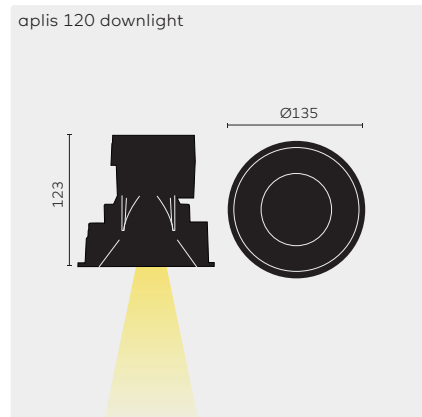

aplis 120 directional
⌀ 128 H 140
Filter magazijn: incl., antiverblindingsring: incl.

aplis 120 downlight
⌀ 128 H 150
Filter magazijn: incl.

aplis 120 wallwasher
⌀ 128 H 150

Kleur	KR-code	Lichtbronnen	8327 2700K, CR83	8330 3000K, CR83	8340 4000K, CR83	9827 2700K, CR98	9830 3000K, CR98	9840 4000K, CR98	SP Spot (12°)	FL Flood (28°)	FL Flood (20°)	WFL Wide flood (34°)	WFL Wide flood (36°)	Optionele accessoires	
○	KR957931	①	●	●	●	●	●	●	●	●	●	●	●	■	
●	KR957932	①	●	●	●	●	●	●	●	●	●	●	●	■	
○	KR957131	②	●	●	●	●	●	●	●	●	●	●	●	■	
●	KR957132	②	●	●	●	●	●	●	●	●	●	●	●	■	
○	KR957431	③	●	●	●	●	●	●	●	●	●	●	●	■	
●	KR957432	③	●	●	●	●	●	●	●	●	●	●	●	■	
■ Optionele accessoires															
Pleisterplaat beton														KR737612	Pleisterplaat voor installatie in beton
Louvre IP44 (enkel voor downlight) ①														KR707406	Louvre IP44, wit
														KR707402	Louvre IP44, zwart
Lenzen (niet voor wallwasher)														KR750100	Sculpteerlens ②
														KR750200	Egalisatielens
														KR750800	Softening lens
Driver														KR772024	LED driver, 700mA, ON/OFF, 20W
														KR772232	LED driver, 700mA, 1-10V, 20W
														KR772236	LED driver, 700mA, DALI, 18W

	LED	CRI	Kleurtemp.	Wattage	Stuurstroom	Toestel lumen
①	SP	CR183	2700K/3000K/4000K	15,6W	700mA	793lm
		CR198	2700K/3000K/4000K	15,2W	700mA	567lm
	FL6 WFL	CR183	2700K/3000K/4000K	15,2W	700mA	1075lm
		CR198	2700K/3000K/4000K	12,9W	700mA	753lm
②	LED	CR183	2700K/3000K/4000K	15,2W	700mA	1337lm
		CR198	2700K/3000K/4000K	12,9W	700mA	936lm
③	LED	CR183	2700K/3000K/4000K	15,2W	700mA	869lm
		CR198	2700K/3000K/4000K	12,9W	700mA	608lm

OPMERKINGEN

- ① IP44 connectie in plenum noodzakelijk.
- ② Enkel te gebruiken in combinatie met een spot optiek.

Dikte afwerkplaat: 9-26mm
Driver exclusief
⌀ IP40