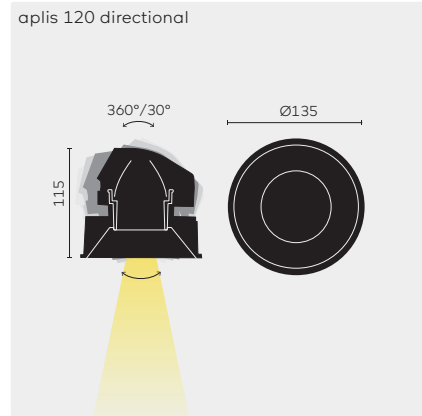

aplis 120 directional
⌀ 128 H 140
Filter magazijn: incl., antiverblindingsring: incl.

aplis 120 downlight
⌀ 128 H 150
Filter magazijn: incl.

aplis 120 wallwasher
⌀ 128 H 150

Kleur	KR-code	Lichtbronnen	8327 2700K, CR83	8330 3000K, CR83	8340 4000K, CR83	9827 2700K, CR98	9830 3000K, CR98	9840 4000K, CR98	SP Spot (12°)	FL Flood (28°)	FL Flood (20°)	WFL Wide flood (34°)	WFL Wide flood (36°)	Optionele accessoires	
○	KR957931	①	●	●	●	●	●	●	●	●	●	●	●	■	
●	KR957932	①	●	●	●	●	●	●	●	●	●	●	●	■	
○	KR957131	②	●	●	●	●	●	●	●	●	●	●	●	■	
●	KR957132	②	●	●	●	●	●	●	●	●	●	●	●	■	
○	KR957431	③	●	●	●	●	●	●	●	●	●	●	●	■	
●	KR957432	③	●	●	●	●	●	●	●	●	●	●	●	■	
■ Optionele accessoires															
Pleisterplaat beton														KR737612	Pleisterplaat voor installatie in beton
Louvre IP44 (enkel voor downlight) ①														KR707406	Louvre IP44, wit
														KR707402	Louvre IP44, zwart
Lenzen (niet voor wallwasher)														KR750100	Sculpteerlens ②
														KR750200	Egalisatielens
														KR750800	Softening lens
Driver														KR772024	LED driver, 700mA, ON/OFF, 20W
														KR772232	LED driver, 700mA, 1-10V, 20W
														KR772236	LED driver, 700mA, DALI, 18W

	LED	CRI	Kleurtemp.	Wattage	Stuurstroom	Toestel lumen
①	SP	CR183	2700K/3000K/4000K	15,6W	700mA	793lm
		CR198	2700K/3000K/4000K	15,2W	700mA	567lm
	FL6 WFL	CR183	2700K/3000K/4000K	15,2W	700mA	1075lm
		CR198	2700K/3000K/4000K	12,9W	700mA	753lm
②	LED	CR183	2700K/3000K/4000K	15,2W	700mA	1337lm
		CR198	2700K/3000K/4000K	12,9W	700mA	936lm
③	LED	CR183	2700K/3000K/4000K	15,2W	700mA	869lm
		CR198	2700K/3000K/4000K	12,9W	700mA	608lm

OPMERKINGEN

- ① IP44 connectie in plenum noodzakelijk.
- ② Enkel te gebruiken in combinatie met een spot optiek.

Dikte afwerkplaat: 9-26mm
Driver exclusief
⌀ IP40