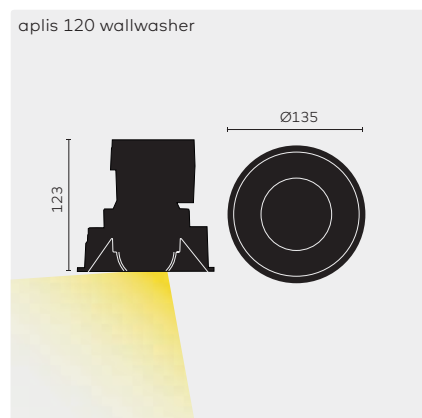

aplis 120 directional
⌀ 128 H 140
Filter magazijn: incl., antiverblindingsring: incl.

aplis 120 downlight
⌀ 128 H 150
Filter magazijn: incl.

aplis 120 wallwasher
⌀ 128 H 150

Kleur	KR-code	Lichtbronnen	8327 2700K, CR83	8330 3000K, CR83	8340 4000K, CR83	9827 2700K, CR98	9830 3000K, CR98	9840 4000K, CR98	SP Spot (12°)	FL Flood (28°)	FL Flood (20°)	WFL Wide flood (34°)	WFL Wide flood (36°)	Optionele accessoires	
○	KR957931	①	●	●	●	●	●	●	●	●	●	●	●	■	
●	KR957932	①	●	●	●	●	●	●	●	●	●	●	●	■	
○	KR957131	②	●	●	●	●	●	●	●	●	●	●	●	■	
●	KR957132	②	●	●	●	●	●	●	●	●	●	●	●	■	
○	KR957431	③	●	●	●	●	●	●	●	●	●	●	●	■	
●	KR957432	③	●	●	●	●	●	●	●	●	●	●	●	■	
■ Optionele accessoires															
Pleisterplaat beton														KR737612	Pleisterplaat voor installatie in beton
Louvre IP44 (enkel voor downlight) ①														KR707406	Louvre IP44, wit
														KR707402	Louvre IP44, zwart
Lenzen (niet voor wallwasher)														KR750100	Sculpteerlens ②
														KR750200	Egalisatielens
														KR750800	Softening lens
Driver														KR772024	LED driver, 700mA, ON/OFF, 20W
														KR772232	LED driver, 700mA, 1-10V, 20W
														KR772236	LED driver, 700mA, DALI, 18W

	LED	CRI	Kleurtemp.	Wattage	Stuurstroom	Toestel lumen
①	SP	CR183	2700K/3000K/4000K	15,6W	700mA	793lm
		CR198	2700K/3000K/4000K	15,2W	700mA	567lm
	FL6 WFL	CR183	2700K/3000K/4000K	15,2W	700mA	1075lm
		CR198	2700K/3000K/4000K	12,9W	700mA	753lm
②	LED	CR183	2700K/3000K/4000K	15,2W	700mA	1337lm
		CR198	2700K/3000K/4000K	12,9W	700mA	936lm
③	LED	CR183	2700K/3000K/4000K	15,2W	700mA	869lm
		CR198	2700K/3000K/4000K	12,9W	700mA	608lm

OPMERKINGEN

- ① IP44 connectie in plenum noodzakelijk.
- ② Enkel te gebruiken in combinatie met een spot optiek.

Dikte afwerkplaat: 9-26mm
Driver exclusief
⌀ IP40