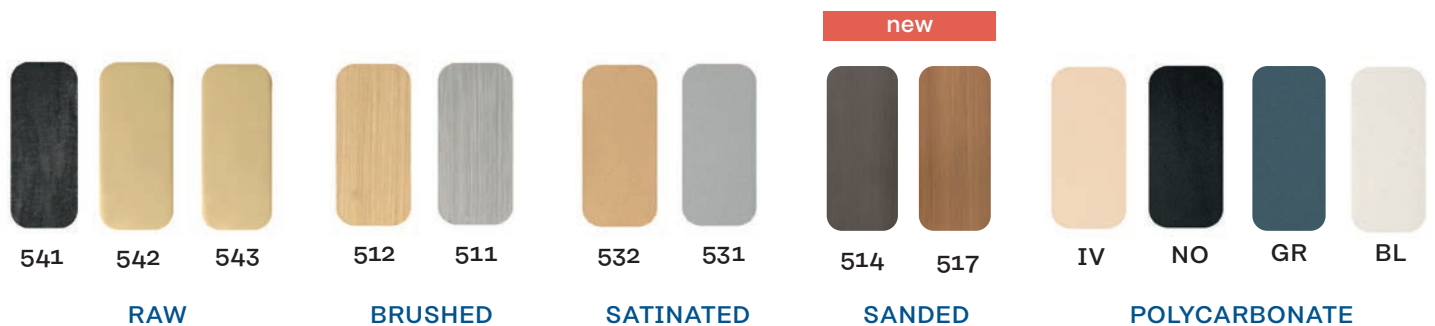

## - «M» Collection - Brass, Aluminium, Steel

«M» collection is presented in 12 finishes, with flat button available in white, black, ivory white or matching the cover plate's colour.

Choice of 13 buttons finishes to match all plates,  
or matching buttons (mirror brass, sanded brass, aluminium etc.)..