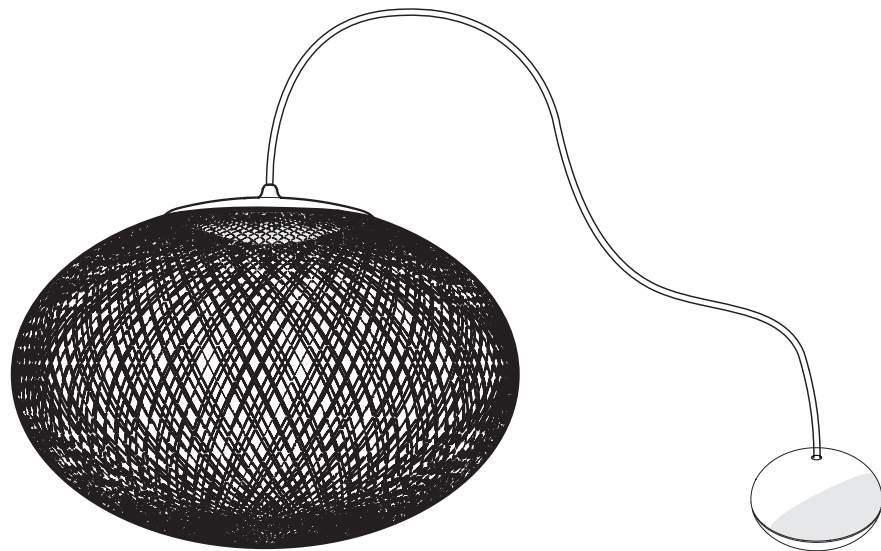

m o o o i

NR2 Medium | Large

CE

visit www.moooi.com for more information about the collection

m o o o i

NR2 Medium | Large

i

PLEASE HANDLE THIS PRODUCT WITH CARE. NEVER PLACE THE LAMP ON THE GROUND. THIS MAY DAMAGE THE PRODUCT.

请小心使用本产品。切勿将灯放在地面上。这可能会损坏产品。

NOT INCLUDED
不包含

m o o o i

NR2 Medium | Large

1

2

3

3