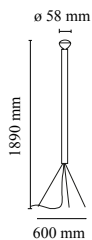

## Luminator

by Achille & Pier Giacomo Castiglioni , 1954

Floor lamp providing indirect light. Bulb with reflector. Iron stem with vitrified enamel finish. Painted galvanized metal legs.

<b>Mounting</b>	Floor
<b>Environment</b>	Indoor
<b>Finish</b>	Anthracite
<b>Weight</b>	4.1 Kg
<b>Light sources available</b>	1 x LED 8W E27 750lm 2700K [e] cod. RF25319 1 x LED E27 8W 2700K 660lm [e] cod.RF26277 - DIMM.
<b>Emergency</b>	Without
<b>Switching</b>	Foot switch on cord
<b>Voltage</b>	220-250V
<b>Power</b>	MAX 205W
<b>Battery</b>	No
<b>Supply included</b>	Yes
<b>Cord Length</b>	2800 mm
<b>Materials</b>	Metal
<b>Colors</b>	● F3770033 - Anthracite
<b>Certificate</b>	