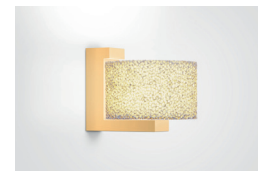

## Data Sheet

Wall LED

REEF Wall LED · brushed aluminum

REEF Wall LED · polished aluminum

REEF Wall LED · velour gold 24 carat

REEF Wall LED · velour gold 24 carat

The unusual material used for the shade – ceramic foam – gives the Reef family its inimitable character. With its cell-like structure the material has very special light characteristics and extraordinary design qualities: Switched on, the shade shimmers in gentle, atmospheric light that is diffused in a subdued manner throughout the space. From the opening in the shade, however, light is emitted directly at an extremely wide, bright, shadow-free angle.

## Technical data sheet

Reef Wall LED can be installed as both a downlight and an uplight. Depending on the way it is mounted, the light is emitted directly downward or upward and thanks to the shade it is softly scattered all round in a gentle bone china tone.

reddot design award

DESIGN PLUS

Focus Balance Silber

## Material & surfaces

Material canopy	aluminum	aluminum	aluminum
Surface	brushed	polished	velour gold 24 carat
Shade	white ceramic foam		