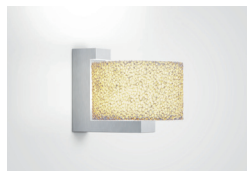

Technical data sheet

Reef Wall LED can be installed as both a downlight and an uplight. Depending on the way it is mounted, the light is emitted directly downward or upward and thanks to the shade it is softly scattered all round in a gentle bone china tone.

Design next space

Awards

Design Centre of North Rhine-Westphalia,
Red Dot Award 2004
Design Council, Design Plus 2004
Design Award of the Federal Republic
of Germany, Nomination 2004
International Design Award
Baden-Württemberg, Focus Silber 2003

reddot design award

DESIGN PLUS

Focus Balance Silber

Material & surfaces

Material canopy	aluminum	aluminum	aluminum
Surface	brushed	polished	velour gold 24 carat
Shade	white ceramic foam