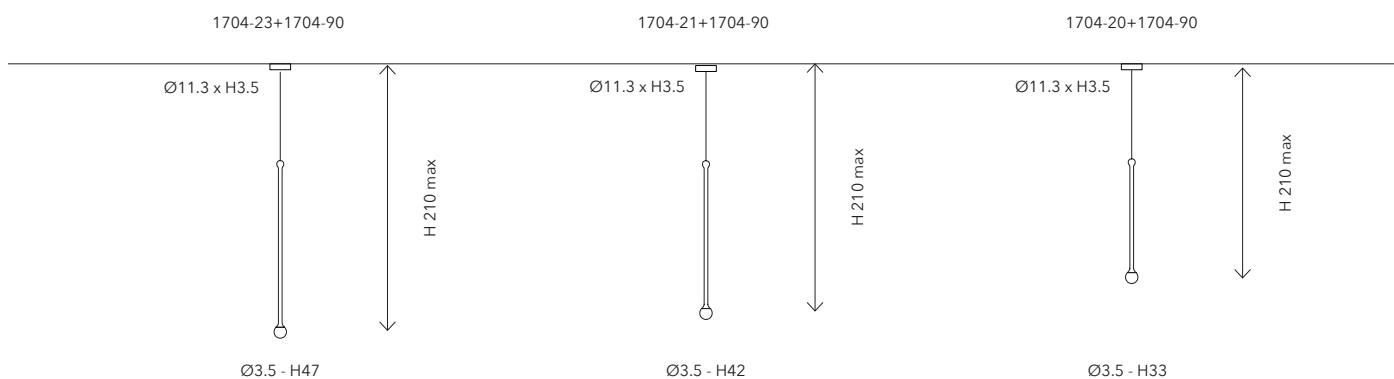

NOTE:

Remote driver not included

**lampade installabili su pistre type B /
lamps installable on plates type B**