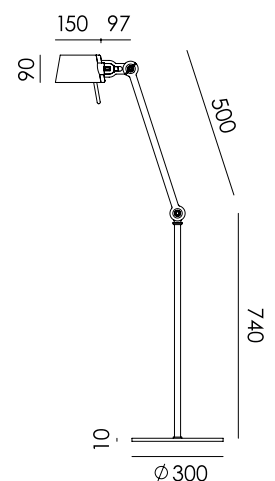

TONONE

technical specifications

BOLT floor 1 arm

Design by Anton de Groof, 2013

Starting point for the products of Tonone is the passion for traditional mechanics. The first product line that resulted from this fascination is the lamp series 'Bolt'. Key element in this industrial series is the joint construction that can be adjusted with a wingnut-shaped tool. Besides being a functional tool, this wingnut is integrated in the design of the lamp itself as a distinctive visual element. The Bolt collection is available in 29 different models and in 10 colors.

Type	Floor lamp
Environment	Indoor
Material	Steel & aluminum
Wingnut	Wingnut Solid Brass included
Cord length	2400 mm
Weight	8,4 kg
Voltage	220-240 V
Max Watt	60 Watt
Socket	E27
IP	20
Lightsource	Lightsource not included

Packaging	
Weight	10,4 kg
Length	75 cm
Width	47 cm
Height	18 cm

TONONE

technical specifications

	Article number
	smokey black 1073
	flux green 1075
	pure white 1077
	midnight grey 1261
	ash grey 1080
	striking orange 1078
	lightning white 1076
	thunder blue 1079
	daybreak rose 1467
	sunny yellow 1425