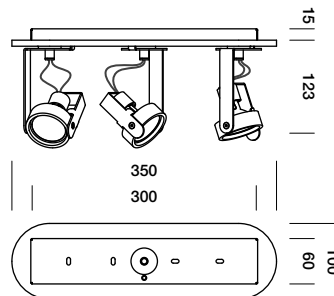

BANG 3

tossB

PRODUCT INFORMATION

BANG 3 12V

LAMP TYPE	RETROFIT LED
FITTING	GU5.3
WATTAGE	10W
VOLTAGE	12V
GEAR	NOT INCLUDED
CLASS	1

ORDER CODE H15

ALUMINIUM	T35C2HAB
BLACK	T35C2HZL
WHITE	T35C2HWL

ORDER CODE H40

ALUMINIUM	T35C3HAB
BLACK	T35C3HZL
WHITE	T35C3HWL

BANG 3 230V

LAMP TYPE	RETROFIT LED
FITTING	GU10
WATTAGE	10W
VOLTAGE	230V
GEAR	-
CLASS	1

ORDER CODE

ALUMINIUM	T35C1HAB
BLACK	T35C1HZL
WHITE	T35C1HWL

tossB

TOSSB.COM
CREATORS OF LIGHTING UNITS