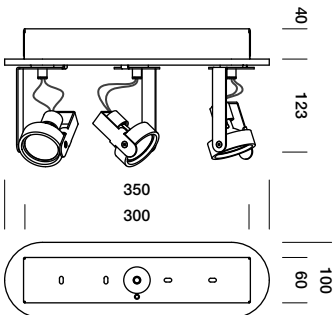

BANG 3

tossB

PRODUCT INFORMATION

BANG 3 12V

LAMP TYPE	RETROFIT LED
FITTING	GU5.3
WATTAGE	10W
VOLTAGE	12V
GEAR	NOT INCLUDED
CLASS	1

ORDER CODE H15

ALUMINIUM	T35C2HAB
BLACK	T35C2HZL
WHITE	T35C2HWL

ORDER CODE H40

ALUMINIUM	T35C3HAB
BLACK	T35C3HZL
WHITE	T35C3HWL

BANG 3 230V

LAMP TYPE	RETROFIT LED
FITTING	GU10
WATTAGE	10W
VOLTAGE	230V
GEAR	-
CLASS	1

ORDER CODE

ALUMINIUM	T35C1HAB
BLACK	T35C1HZL
WHITE	T35C1HWL

tossB

TOSSB.COM
CREATORS OF LIGHTING UNITS