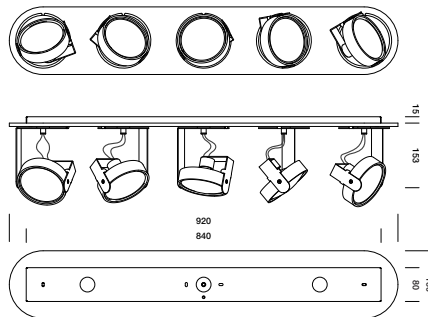

BIG BANG 5

tossB

PRODUCT INFORMATION

BIG BANG 5 12V

LAMP TYPE	RETROFIT LED
FITTING	GU5.3
WATTAGE	10W
VOLTAGE	12V
GEAR	NOT INCLUDED
CLASS	1

ORDER CODE H15

ALUMINIUM	T42C2HAB
BLACK	T42C2HZL
WHITE	T42C2HWL

ORDER CODE H40

ALUMINIUM	T42C3HAB
BLACK	T42C3HZL
WHITE	T42C3HWL

BIG BANG 5 230V

LAMP TYPE	RETROFIT LED
FITTING	GU10
WATTAGE	10W
VOLTAGE	230V
GEAR	-
CLASS	1

ORDER CODE

ALUMINIUM	T42C1HAB
BLACK	T42C1HZL
WHITE	T42C1HWL

tossB