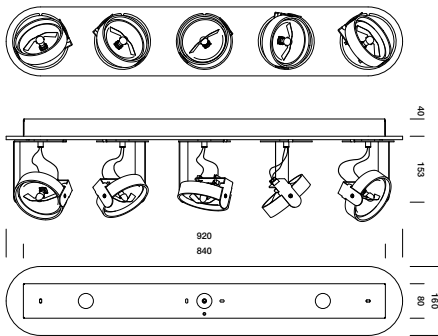

BIG BANG 5

tossB

PRODUCT INFORMATION

BIG BANG 5 12V

LAMP TYPE	RETROFIT LED
FITTING	GU5.3
WATTAGE	10W
VOLTAGE	12V
GEAR	NOT INCLUDED
CLASS	1

ORDER CODE H15

ALUMINIUM	T42C2HAB
BLACK	T42C2HZL
WHITE	T42C2HWL

ORDER CODE H40

ALUMINIUM	T42C3HAB
BLACK	T42C3HZL
WHITE	T42C3HWL

BIG BANG 5 230V

LAMP TYPE	RETROFIT LED
FITTING	GU10
WATTAGE	10W
VOLTAGE	230V
GEAR	-
CLASS	1

ORDER CODE

ALUMINIUM	T42C1HAB
BLACK	T42C1HZL
WHITE	T42C1HWL

tossB