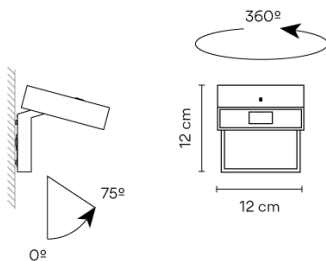

Alpha

7940

Design By Ramos & Bassols

Wall light designed by Ramos & Bassols with basic lines but great features. Available in matt white lacquer and chrome, matt black lacquer and chrome, matt graphite lacquer and black and matt white lacquer. Its methacrylate diffuser gives a warm, very cosy light. Alpha follows the reader's movements as it rotates and can be angled, opening up to 75° and turning through 360°, which also enables it to provide indirect lighting.

VIBIA

Model Sheet

Finish	18 Graphite and black RAL 7016
	93 White RAL 9016
	03 White and chrome RAL 9016
	04 Black and chrome RAL 9005

LED temperature color 2700 K

Dimming On/ Off

Installation type Surface Canopy

Materials Diffuser: Polycarbonate
Lid: Zamak
Body: Aluminum

Light source 1 x LED 2,1W 700mA
G

LED CRI>90 199 lm 95
2700 K

Driver CC - Constant Current 700
100-240 V 50/60 HZ

Remarks On/off switch on the front cover

Bi-volt 50-60Hz

Application Wall Lamps

Packaging 1 Box
0.21 m x 0.2 m x 0.13 m
Gross weight 1.2
Net weight 1.08
Vol. 0.0054

Lighting effect

General Lighting

Lamp having a light beam whose main function is to supply sufficient light for reading.

Photometric Data

Other Applications

All of our products come with a five-year warranty. Check our legal terms at www.vibia.com/warranty

Vibia Lighting, S.L.U.

Office / Oficina
Progrés 4-6. 08850 Gavà. Barcelona, Spain.

International T +34 934 796 971
Spain / Portugal T +34 934 796 970

customer.service@vibia.com
vibia.com