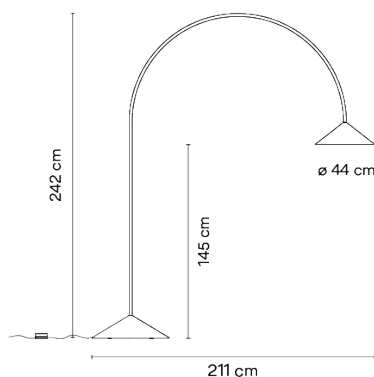

4270

Design By Víctor Carrasco

The Out outdoor lamp, ideal for creating the home's atmosphere and aesthetic character outdoors, illuminating open spaces with downward light. This version isn't fixed to the ground.

Model Sheet

1. **Finish**
2. 37 Terra Red
     NCS S 4040-Y70R
   - 25 Beige D1
     NCS S 4005-Y50R
   - 36 Soft Pink
     NCS S 1010-Y50R
   - 47 Green L1
     NCS S 4005-G80Y
   - 23 Warm White
     NCS S 0502-Y50R
   - 22 Graphite Black
     NCS S 2005-Y50R

LED temperature color 2700 K

Dimming Push / CASAMBI

Installation type Plug-in

Materials
Base: Aluminum
Tube: Stainless steel

LED E
CRI>90 1362.32 lm 106.18
2700 K

Driver Constant Current 700
220-240 V V 50-60 Hz HZ

☐ Dimmer ☐ LED ☐ 50-60Hz

☒ PUSH

Application Outdoor lamps

Packaging
5 Box
0.1 m x 2.1 m x 2.4 m
Gross weight 84
Net weight 49.5
Vol. 0.9519

Lighting effect

General Lighting

Lamp for general lighting that equally distributes the light in all directions.

Photometric Data

Efficiency	33.05 lm/W
Coordinate System	CG
Total Flux	502.42 lm
Maximum Value	183.98 cd

Other Applications

All of our products come with a five-year warranty. Check our legal terms at www.vibia.com/warranty

Vibia Lighting, S.L.U.

Office / Oficina
Progrés 4-6. 08850 Gavà. Barcelona, Spain.

International T +34 934 796 971
Spain / Portugal T +34 934 796 970

customer.service@vibia.com
vibia.com