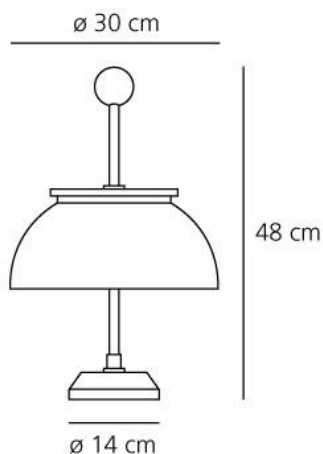

Dimmable 

TECHNICAL DATA SHEET

FEATURES

Product name:	Alfa
Article Code:	0026010A
Colour:	White
Material:	Opaque Nickel-plate
Series:	Design, Modern Classic
Environment:	Indoor
Area contract:	Private Residence

OPTICS

Emission:	Diffused And Direct
-----------	---------------------

DIMENSIONS

Height:	cm 48
Diameter:	cm 30
Base Diameter:	cm 14
Impact Resistance:	N.D.
Glow Wire Test:	N.D.

DIMENSIONS

LAMPS NOT INCLUDED