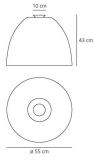

Nur Gloss

Painted aluminium body lamp; diffuser in thermoplastic material; upper cap in borosilicate sanded glass.

Polished
Black

Polished White

LED Suspension

650°C° IP20/40

W	Dimensions	Luminous Flux (lm)	CCT	Color	Code	Product name
45W	H 43cm	2145lm	2700K	●	A243410	Nur Gloss LED Black
				○	A243400	Nur Gloss LED White

LED Ceiling

650°C° IP20/40

W	Dimensions	Luminous Flux (lm)	CCT	Color	Code	Product name
45W	H 43cm	2457lm	2700K	●	A243610	Nur Gloss soffitto LED Black
				○	A243600	Nur Gloss soffitto LED White

Designers

Ernesto Gismondi