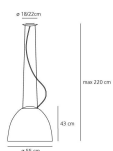

Nur Gloss

Painted aluminium body lamp; diffuser in thermoplastic material; upper cap in borosilicate sanded glass.

Polished
Black

Polished White

LED Suspension

650°C° IP20/40

W	Dimensions	Luminous Flux (lm)	CCT	Color	Code	Product name
45W	H 43cm	2145lm	2700K	●	A243410	Nur Gloss LED Black
				○	A243400	Nur Gloss LED White

LED Ceiling

650°C° IP20/40

W	Dimensions	Luminous Flux (lm)	CCT	Color	Code	Product name
45W	H 43cm	2457lm	2700K	●	A243610	Nur Gloss soffitto LED Black
				○	A243600	Nur Gloss soffitto LED White

Designers

Ernesto Gismondi