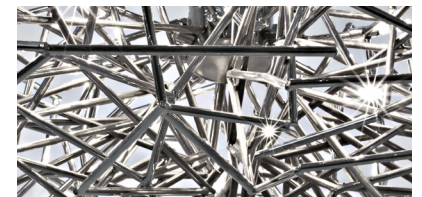

Etoile, Twinkling in an *indoor Sky*.

design Christian Lava
terzani.com

TERZANI
LA LUCE PENSATA

Type		suspension
Materials		metal
Finishes		Code
Nickel		0P01S E7 C8

Etoile's intricate network of intersecting nickel lines recalls constellations in a clear night sky. Strategically placed bulbs cast a starry light, twinkling as viewers move around the pendant. Through projecting these complex patterns throughout the room, Etoile casts a heavenly glow in any space. Design Christian Lava.

Light Source |

Body |

Canopy |

Etoile, Twinkling in an *indoor Sky*.

design Christian Lava
terzani.com

TERZANI
LA LUCE PENSATA

Type		suspension
Materials		metal
Finishes		Code
Nickel		0P04S E7 C8

Etoile's intricate network of intersecting nickel lines recalls constellations in a clear night sky. Strategically placed bulbs cast a starry light, twinkling as viewers move around the pendant. Through projecting these complex patterns throughout the room, Etoile casts a heavenly glow in any space. Design Christian Lava.

Light Source |

Body |

Canopy |

Etoile, Twinkling in an *indoor Sky*.

design Christian Lava
terzani.com

TERZANI
LA LUCE PENSATA

Type		pendant
Materials		metal
Finishes		Code
Nickel		0P05S E7 C8

Etoile's intricate network of intersecting nickel lines recalls constellations in a clear night sky. Strategically placed bulbs cast a starry light, twinkling as viewers move around the pendant. Through projecting these complex patterns throughout the room, Etoile casts a heavenly glow in any space. Design Christian Lava.

Nickel  0P03A E7 C8

Light Source |

Etoile's intricate network of intersecting nickel lines recalls constellations in a clear night sky. Strategically placed bulbs cast a starry light, twinkling as viewers move around the pendant. Through projecting these complex patterns throughout the room, Etoile casts a heavenly glow in any space. Design Christian Lava.