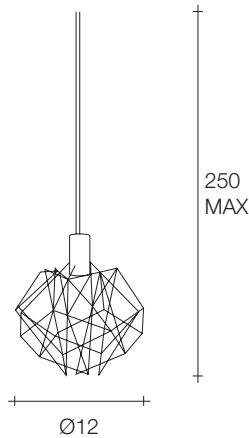

Etoile, Twinkling in an *indoor Sky*.

design Christian Lava
terzani.com

TERZANI
LA LUCE PENSATA

Type	|	pendant
Materials	|	metal
Finishes	|	Code
Nickel		0P05S E7 C8

Etoile's intricate network of intersecting nickel lines recalls constellations in a clear night sky. Strategically placed bulbs cast a starry light, twinkling as viewers move around the pendant. Through projecting these complex patterns throughout the room, Etoile casts a heavenly glow in any space. Design Christian Lava.

Light Source |

Body |

Canopy |