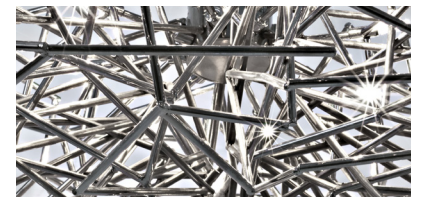

Etoile, Twinkling in an *indoor Sky*.

design Christian Lava
terzani.com

TERZANI
LA LUCE PENSATA

Type	|	pendant
Materials	|	metal
Finishes	|	Code
Nickel		0P05S E7 C8

Etoile's intricate network of intersecting nickel lines recalls constellations in a clear night sky. Strategically placed bulbs cast a starry light, twinkling as viewers move around the pendant. Through projecting these complex patterns throughout the room, Etoile casts a heavenly glow in any space. Design Christian Lava.

Light Source |

Body |

Canopy |