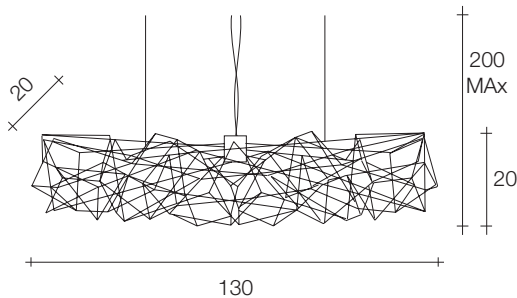

Etoile, Twinkling in an *indoor Sky*.

design Christian Lava
terzani.com

TERZANI
LA LUCE PENSATA

Type		suspension
Materials		metal
Finishes		Code
Nickel		0P01S E7 C8

Etoile's intricate network of intersecting nickel lines recalls constellations in a clear night sky. Strategically placed bulbs cast a starry light, twinkling as viewers move around the pendant. Through projecting these complex patterns throughout the room, Etoile casts a heavenly glow in any space. Design Christian Lava.

Light Source |

Body |

Canopy |

Etoile, Twinkling in an *indoor Sky*.

design Christian Lava
terzani.com

TERZANI
LA LUCE PENSATA

Type		suspension
Materials		metal
Finishes		Code
Nickel		0P04S E7 C8

Etoile's intricate network of intersecting nickel lines recalls constellations in a clear night sky. Strategically placed bulbs cast a starry light, twinkling as viewers move around the pendant. Through projecting these complex patterns throughout the room, Etoile casts a heavenly glow in any space. Design Christian Lava.

Light Source |

Body |

Canopy |

Etoile, Twinkling in an *indoor Sky*.

design Christian Lava
terzani.com

TERZANI
LA LUCE PENSATA

Type		pendant
Materials		metal
Finishes		Code
Nickel		0P05S E7 C8

Etoile's intricate network of intersecting nickel lines recalls constellations in a clear night sky. Strategically placed bulbs cast a starry light, twinkling as viewers move around the pendant. Through projecting these complex patterns throughout the room, Etoile casts a heavenly glow in any space. Design Christian Lava.