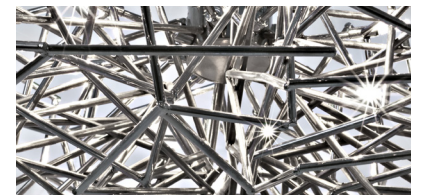

Etoile, Twinkling in an *indoor Sky*.

design Christian Lava
terzani.com

TERZANI
LA LUCE PENSATA

Type		suspension
Materials		metal
Finishes		Code
Nickel		0P01S E7 C8

Etoile's intricate network of intersecting nickel lines recalls constellations in a clear night sky. Strategically placed bulbs cast a starry light, twinkling as viewers move around the pendant. Through projecting these complex patterns throughout the room, Etoile casts a heavenly glow in any space. Design Christian Lava.

Light Source |

Body |

Canopy |

Etoile, Twinkling in an *indoor Sky*.

design Christian Lava
terzani.com

TERZANI
LA LUCE PENSATA

Type		suspension
Materials		metal
Finishes		Code
Nickel		0P04S E7 C8

Etoile's intricate network of intersecting nickel lines recalls constellations in a clear night sky. Strategically placed bulbs cast a starry light, twinkling as viewers move around the pendant. Through projecting these complex patterns throughout the room, Etoile casts a heavenly glow in any space. Design Christian Lava.

Light Source |

Body |

Canopy |

Etoile, Twinkling in an *indoor Sky*.

design Christian Lava
terzani.com

TERZANI
LA LUCE PENSATA

Type		pendant
Materials		metal
Finishes		Code
Nickel		0P05S E7 C8

Etoile's intricate network of intersecting nickel lines recalls constellations in a clear night sky. Strategically placed bulbs cast a starry light, twinkling as viewers move around the pendant. Through projecting these complex patterns throughout the room, Etoile casts a heavenly glow in any space. Design Christian Lava.

Nickel  0P03A E7 C8

Light Source |

Etoile's intricate network of intersecting nickel lines recalls constellations in a clear night sky. Strategically placed bulbs cast a starry light, twinkling as viewers move around the pendant. Through projecting these complex patterns throughout the room, Etoile casts a heavenly glow in any space. Design Christian Lava.