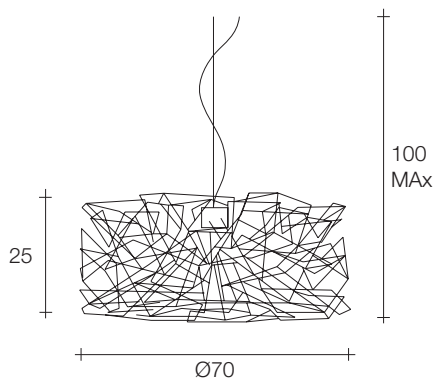

Etoile, Twinkling in an *indoor Sky*.

design Christian Lava
terzani.com

TERZANI
LA LUCE PENSATA

Type		suspension
Materials		metal
Finishes		Code
Nickel		0P01S E7 C8

Etoile's intricate network of intersecting nickel lines recalls constellations in a clear night sky. Strategically placed bulbs cast a starry light, twinkling as viewers move around the pendant. Through projecting these complex patterns throughout the room, Etoile casts a heavenly glow in any space. Design Christian Lava.

Light Source |

Body |

Canopy |

Etoile, Twinkling in an *indoor Sky*.

design Christian Lava
terzani.com

TERZANI
LA LUCE PENSATA

Type		suspension
Materials		metal
Finishes		Code
Nickel		0P04S E7 C8

Etoile's intricate network of intersecting nickel lines recalls constellations in a clear night sky. Strategically placed bulbs cast a starry light, twinkling as viewers move around the pendant. Through projecting these complex patterns throughout the room, Etoile casts a heavenly glow in any space. Design Christian Lava.

Light Source |

Body |

Canopy |

Etoile, Twinkling in an *indoor Sky*.

design Christian Lava
terzani.com

TERZANI
LA LUCE PENSATA

Type		pendant
Materials		metal
Finishes		Code
Nickel		0P05S E7 C8

Etoile's intricate network of intersecting nickel lines recalls constellations in a clear night sky. Strategically placed bulbs cast a starry light, twinkling as viewers move around the pendant. Through projecting these complex patterns throughout the room, Etoile casts a heavenly glow in any space. Design Christian Lava.