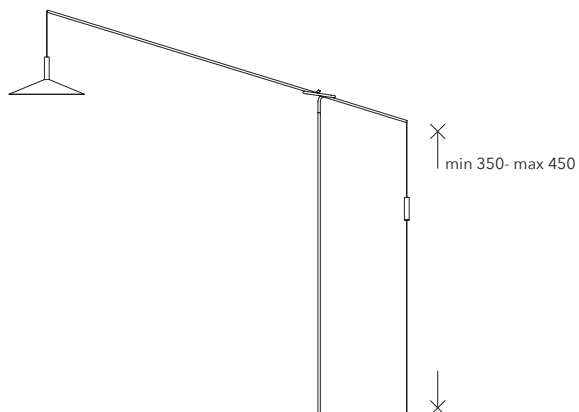

TECHNICAL SHEET

1907-10 FLOOR

Mounting: Floor Lamp
Environment: Indoor - IP20
Materials: Metallo / Metal
Voltage: 100-240V 50/60Hz
Source: LED 14W - CRI=90
Color Temperature: 3000K / 2700K
Lumen: 1180lm
Lighting Control: dimmer on cable

1907-20 SUSPENSION

Mounting: Suspension
Environment: Indoor - IP20
Materials: Metallo/Metal
Input Current: 700mA
Source: LED 14W - CRI=90
Color Temperature: 3000K / 2700K
Lumen: 1180lm
Cable RAL: 9005

Rosoni / Canopies

1907-90 CANOPY TYPE C

Mounting: a soffitto / ceiling
Environment: Indoor - IP20
Materials: Metallo / Metal
Voltage: 220-240V 50/60Hz
Lighting Control: Dimmable 0-10V

1907-10

L212 x Ø40 x H226

1907-20+1907-90