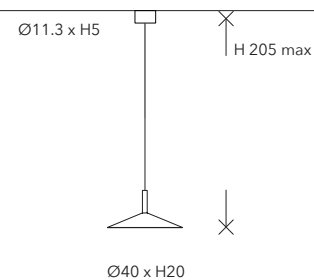

L212 x Ø40 x H226

1907-20+1907-90