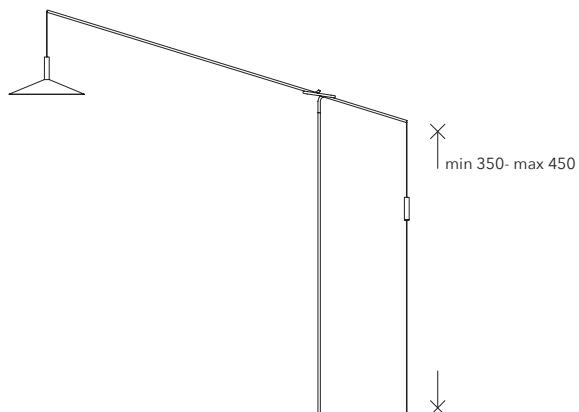

### 1907-20 SUSPENSION

Mounting: Suspension  
Environment: Indoor - IP20  
Materials: Metallo/Metal  
Input Current: 700mA  
Source: LED 14W - CRI=90  
Color Temperature: 3000K / 2700K  
Lumen: 1180lm  
Cable RAL: 9005

#### 1907-90 CANOPY TYPE C

Mounting: a soffitto / ceiling  
Environment: Indoor - IP20  
Materials: Metallo / Metal  
Voltage: 220-240V 50/60Hz  
Lighting Control: Dimmable 0-10V

1907-10

L212 x Ø40 x H226