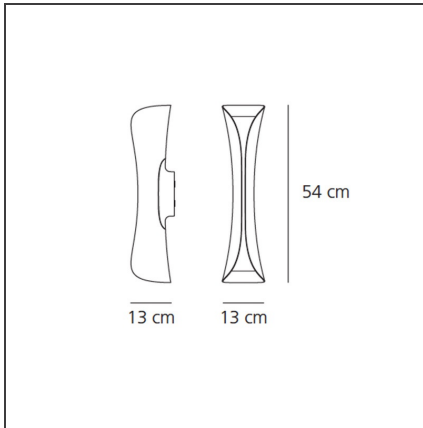

Cadmo Wall LED White

IP20    Dimmerable: 

DESIGN BY

Karim Rashid

DESCRIPTION

Wall lamp, extending the range of Cadmo series.

TECHNICAL DRAWINGS

FEATURES

Article Code:	1373020A	Material:	ABS
Colour:	White	Series:	Design
Installation:	Wall	Area contract:	Hospitality, Residential
Environment:	Indoor	Emission:	Indirect And Diffused

DIMENSIONS

Length:	cm 13	Impact Resistance:	N/D
Width:	cm 13	Glow Wire Test:	650
Height:	cm 54		

INCLUDED SOURCES

Category:	LED	Color temperature (K):	3000K
Number:	2		
Watt:	10W		
Delivered lumens output (lm):	460lm		
Type:	0		
Class:	A		

LUMINAIRE

Watt:	20W	Delivered lumens output (lm):	920lm
Voltage:	220V-240V	CCT:	3000K