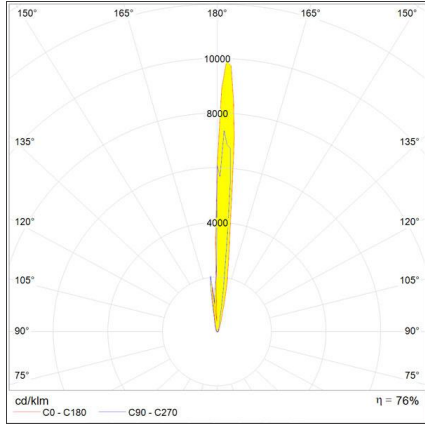

LIGHT DISTRIBUTION