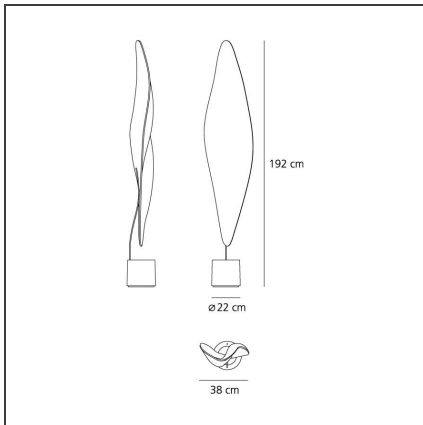

Cosmic Leaf Floor

IP20    

DESIGN BY

Ross Lovegrove

DESCRIPTION

"It appears as a digital leaf from another World , embedded with scales like a reptile or an insect which gather light and shadow on its body to seduce a mate." Available with halogen or metal halide source.
Materials: chromed steel structure; body lamp-diffuser in transparent methacrylate with texture; painted metal lighting unit.

TECHNICAL DRAWINGS

FEATURES

| | | | |
|----------------------|-------------|-----------------------|---------------------|
| Article Code: | 1504010A | Material: | Methacrylate, steel |
| Colour: | Transparent | Series: | Design |
| Installation: | Floor | Area contract: | Residential |
| Environment: | Indoor | Emission: | Diffused |

DIMENSIONS

| | |
|-----------------------|--------|
| Width: | cm 38 |
| Height: | cm 192 |
| Base Diameter: | cm 22 |

NOT INCLUDED SOURCES

| | | | |
|----------------------|-------|-------------------------------|-------|
| Category: | HALO | Color Rendering: | 100 |
| Number: | 1 | Color temperature (K): | 3000K |
| Watt: | 100W | | |
| Lbs: | QR111 | | |
| Socket: | G53 | | |
| Duration (h): | 3000h | | |