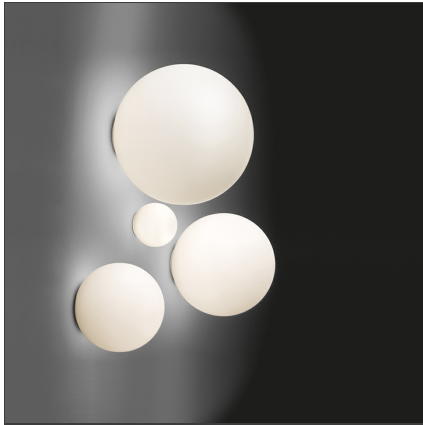

Dioscuri 25

IP65

Dimmerable: + -