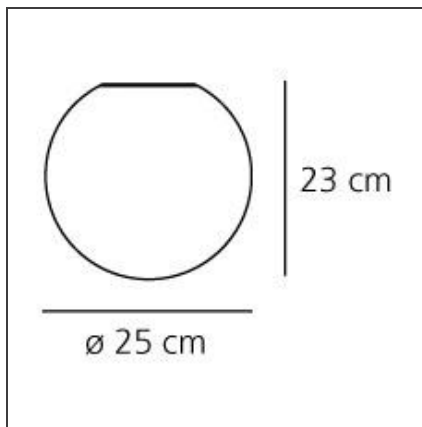

### TECHNICAL DRAWINGS

### DIMENSIONS

<b>Height:</b>	cm 23	<b>Impact Resistance:</b>	N.D.
		<b>Glow Wire Test:</b>	850