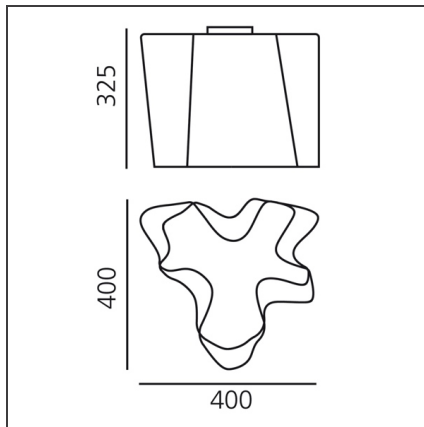

TECHNICAL DRAWINGS

DESIGN BY

Gerhard Reichert, Michele De Lucchi

DESCRIPTION

FEATURES

Article Code:	0452010A	Material:	Blown glass, aluminium
Colour:	Grey	Series:	Design
Installation:	Ceiling	Area contract:	Hospitality, Office
Environment:	Indoor	Emission:	Diffused And Direct

DIMENSIONS

Length:	cm 40
Width:	cm 40
Height:	cm 32.5

NOT INCLUDED SOURCES

Category:	HALO	Color Rendering:	1a
Number:	1	Color temperature (K):	2900K
Watt:	116W		
Lbs:	Qa60		
Socket:	E27		

ALTERNATIVE SOURCES

Category:	LED
Number:	1
Watt:	15W
Type:	2
Socket:	E27
Class:	A

LUMINAIRE

Watt:	116W	Delivered lumens output (lm):	1639lm
Voltage:	220V-240V	CCT:	2900K

Notes

Its modular shape lends itself to the creation and realisation of customized compositions, supplied as special project.