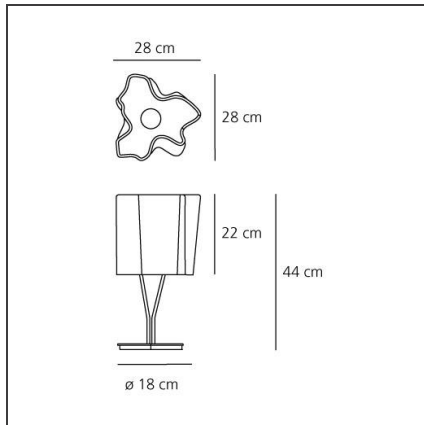

Logico Mini table Silk gloss/Aluminum gray

IP20      

DESIGN BY

Gerhard Reichert, Michele De Lucchi

TECHNICAL DRAWINGS

FEATURES

Article Code:	0700020A	Material:	blown glass,steel, zamak
Colour:	Silk gloss / Aluminum gray	Series:	Design
Installation:	Table	Area contract:	Hospitality, null, Office
Environment:	Indoor	Emission:	Diffused And Direct

DIMENSIONS

Length:	cm 28	Impact Resistance:	N/D
Width:	cm 28	Glow Wire Test:	N/D
Height:	cm 44		
Base Diameter:	cm 18		

NOT INCLUDED SOURCES

Category:	HALO
Number:	3
Watt:	30W
Lbs:	D45
Socket:	E14

ALTERNATIVE SOURCES

Category:	LED
Number:	3
Watt:	6W
Delivered lumens output (lm):	470lm
Type:	2
Socket:	E14
Class:	A

LUMINAIRE

Watt:	84W	Delivered lumens output (lm):	1035lm
Voltage:	220V-240V	CCT:	2800K

Notes

Equipped with a touch dimmer to adjust the light intensity.