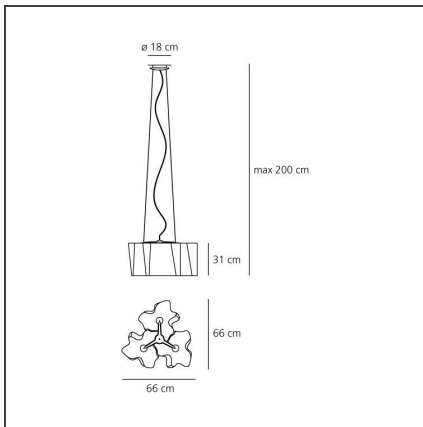

# Logico Suspension 3x120° - White

IP20

Dimmerable: + -

## FEATURES

<b>Article Code:</b>	0454020A	<b>Material:</b>	Blown glass, aluminium
<b>Colour:</b>	White	<b>Series:</b>	Design
<b>Installation:</b>	Suspension	<b>Area contract:</b>	Hospitality, null, Office
<b>Environment:</b>	Indoor	<b>Emission:</b>	Diffused And Direct

## DIMENSIONS

<b>Length:</b>	cm 66
<b>Width:</b>	cm 66
<b>Height:</b>	cm 31
<b>Base Diameter:</b>	cm 18
<b>Max Height from ceiling:</b>	cm 200

## Notes

Available in four sizes and in four configurations: single, on line, 3x120° and 4x90°. Its modular shape lends itself to the creation and realisation of customized compositions, supplied as special project.