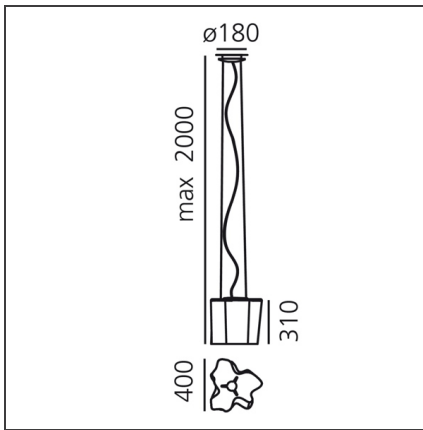

TECHNICAL DRAWINGS

FEATURES

Article Code:	0453020A	Material:	Blown glass, aluminium
Colour:	White	Series:	Design
Installation:	Suspension	Area contract:	Hospitality, Office
Environment:	Indoor	Emission:	Diffused And Direct

DIMENSIONS

Width:	cm 40
Height:	cm 31
Base Diameter:	cm 18
Max Height from ceiling:	cm 200

NOT INCLUDED SOURCES

Category:	HALO	Color temperature (K):	2700K
Number:	1	Class:	A
Watt:	116W		
Socket:	E27		

ALTERNATIVE SOURCES

Category:	LED
Number:	1
Watt:	15W
Type:	2
Socket:	E27
Class:	A

LUMINAIRE

Watt:	116W	Delivered lumens output (lm):	2870lm
Voltage:	220V-240V	CCT:	2900K

Notes

Available in four sizes and in four configurations: single, on line, 3x120° and 4x90°. Its modular shape lends itself to the creation and realisation of customized compositions, supplied as special project. Logico nano track is available with track adapter.