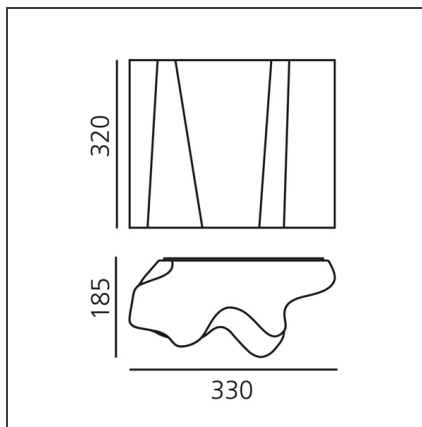

Logico Wall - Grey

IP20     

Dimmerable: +  -

TECHNICAL DRAWINGS

DESIGN BY

Gerhard Reichert, Michele De Lucchi

DESCRIPTION

FEATURES

Article Code:	0391010A	Material:	Blown glass, steel
Colour:	Grey	Series:	Design
Installation:	Wall	Area contract:	Hospitality, null, Office, Residential
Environment:	Indoor	Emission:	Diffused And Direct

DIMENSIONS

Length:	cm 33
Width:	cm 18.5
Height:	cm 32

NOT INCLUDED SOURCES

Category:	HALO	Color Rendering:	2800K
Number:	2		
Watt:	57W		
Socket:	E27		

ALTERNATIVE SOURCES

Category:	LED
Number:	2
Watt:	8W
Delivered lumens output (lm):	900lm
Type:	2
Socket:	E27
Class:	A

LUMINAIRE

Watt:	104W	Delivered lumens output (lm):	1640lm
Voltage:	220V-240V	CCT:	2800K