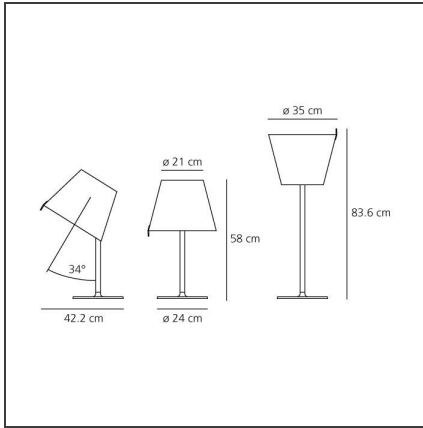

TECHNICAL DRAWINGS

FEATURES

Article Code:	0315020A	Material:	Aluminium, zamak, silk satin fabric and technopolymer
Colour:	Natural	Series:	Design
Installation:	Table, Floor, Wall	Area contract:	Hospitality, null, Residential
Environment:	Indoor	Emission:	Diffused And Direct, indirect

DIMENSIONS

Height:	cm 58	Impact Resistance:	N/D
Base Diameter:	cm 24	Glow Wire Test:	650
Max Extension Height:	cm 83.6		

NOT INCLUDED SOURCES

Category:	HALO	Color Rendering:	2800K
Number:	2		
Watt:	57W		
Socket:	E27		

ALTERNATIVE SOURCES

Category:	LED
Number:	2
Watt:	8W
Delivered lumens output (lm):	900lm
Type:	2
Socket:	E27
Class:	A

LUMINAIRE

Watt:	104W	Delivered lumens output (lm):	1640lm
Voltage:	220V-240V	CCT:	2800K

Notes

Adjustable diffuser into three different positions.