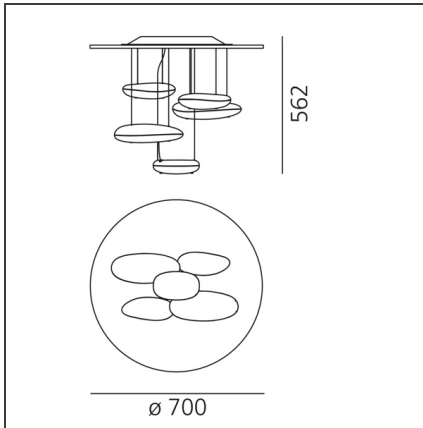

Mercury Mini Ceiling

IP20   Dimmerable: 

DESIGN BY

Ross Lovegrove

DESCRIPTION

Range extension of Mercury series, in smaller dimension. "A ceiling fixture that places a floating assembly of large pebbles below a simple modern disc. These in turn reflect each other bouncing light between their taugth bio - morphic surfaces and reflecting the environment around them. During the day the piece acts as a sculptural object reflecting the dynamics of natural light and the movement of people around them." Materials: structure in brushed stainless steel and painted aluminum. Light fixtures in chromed aluminium. Hanging in chromed plastic.

TECHNICAL DRAWINGS

FEATURES

Article Code:	1478010A	Material:	Aluminium, ABS, steel
Colour:	Polished chrome	Series:	Design, Hydro, Scenarios
Installation:	Suspension, Ceiling	Area contract:	Hospitality, Office, Residential
Environment:	Indoor	Emission:	Indirect

DIMENSIONS

Height:	cm 56.2	Glow Wire Test:	960
----------------	---------	------------------------	-----

NOT INCLUDED SOURCES

Category:	HALO	Color Rendering:	1a
Number:	1	Color temperature (K):	2950K
Watt:	160W		
Lbs:	Qt-de12		
Socket:	R7s		
Duration (h):	2000h		