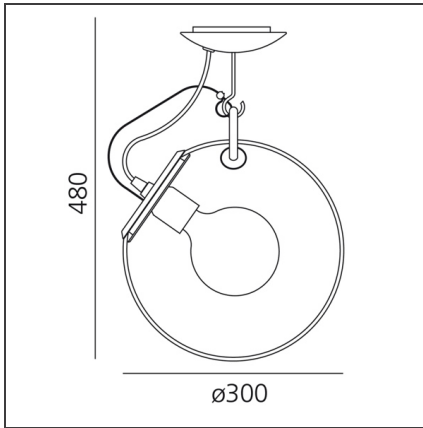

Miconos Ceiling - Polished chrome

IP20     

Dimmerable: +  -

DESIGN BY

Ernesto Gismondi

TECHNICAL DRAWINGS

FEATURES

Article Code:	A022800	Material:	Blown glass, steel
Colour:	Polished chrome	Series:	Design
Installation:	Wall, Suspension, Ceiling	Area contract:	All projects
Environment:	Indoor	Emission:	Diffused And Direct

DIMENSIONS

Height: cm 48

NOT INCLUDED SOURCES

Category:	FLUO	Color temperature (K):	3000K
Number:	1	Class:	A
Watt:	23 W		
Socket:	E27		

ALTERNATIVE SOURCES

Category:	LED
Number:	1
Watt:	15W
Delivered lumens output (lm):	1150lm
Type:	2
Socket:	E27
Class:	A

LUMINAIRE

Watt:	23W	Delivered lumens output (lm):	1200lm
Voltage:	220V-240V	CCT:	2700K