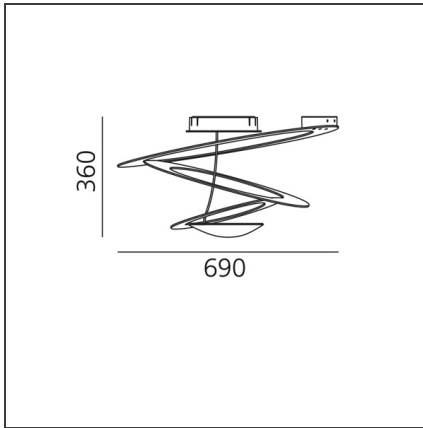

Pirce Mini Ceiling - White

IP20    

Dimmerable: +  -

DESIGN BY

Giuseppe Maurizio Scutellà

DESCRIPTION

Ceiling lamp in painted aluminium. Opening out of a slim disk are fluttering spirals, which fall gently downwards, creating magical effects of form and light.

TECHNICAL DRAWINGS

FEATURES

Article Code:	1247010A	Material:	Aluminum
Colour:	White	Series:	Design
Installation:	Ceiling		

DIMENSIONS

Height:	cm 36	Glow Wire Test:	650
----------------	-------	------------------------	-----

NOT INCLUDED SOURCES

Category:	HALO	Color temperature (K):	2950K
Number:	1	Class:	A
Watt:	330W		
Lbs:	R7s		

ALTERNATIVE SOURCES

Category:	LED
Number:	1
Watt:	11w
Delivered lumens output (lm):	1110lm
Type:	2
Socket:	R7s
Class:	A