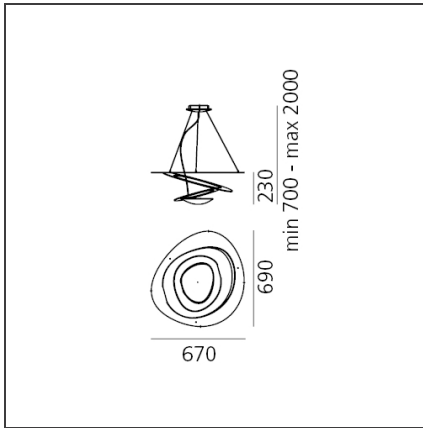

Pirce Mini Suspension - White

IP20

Dimmerable: + -

DESIGN BY

Giuseppe Maurizio Scutellà

DESCRIPTION

Suspension lamp in painted aluminium, extension of the existing Pirce range. Opening out of a slim disk are fluttering spirals, which fall gently downwards, creating magical effects of form and light.

TECHNICAL DRAWINGS

FEATURES

Article Code:	1237010A	Material:	Aluminum
Colour:	White	Series:	Design
Installation:	Suspension		

DIMENSIONS

Length:	cm 67	Impact Resistance:	N/D
Width:	cm 69	Glow Wire Test:	650
Height:	cm 23		
Max Height from ceiling:	cm 200		

NOT INCLUDED SOURCES

Category:	HALO	Color temperature (K):	2950K
Number:	1	Class:	A
Watt:	330W		
Lbs:	R7s		

ALTERNATIVE SOURCES

Category:	LED
Number:	1
Watt:	11w
Delivered lumens output (lm):	1110lm
Type:	2
Socket:	R7s
Class:	A

LUMINAIRE

Watt:	330W
Voltage:	220V-240V