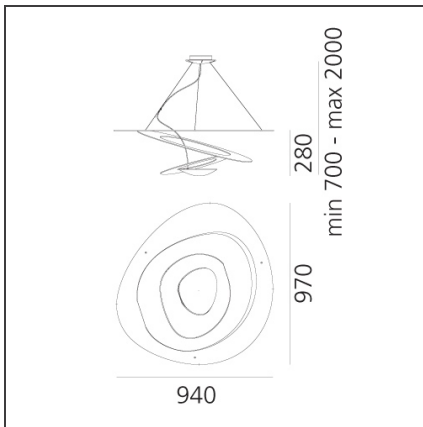

Pirce Suspension - White

IP20

Dimmerable: + -

DESIGN BY

Giuseppe Maurizio Scutellà

DESCRIPTION

Suspension lamp in painted aluminium. Opening out of a slim disk are fluttering spirals, which fall gently downwards, creating magical effects of form and light.

TECHNICAL DRAWINGS

FEATURES

Article Code:	1239010A	Material:	Aluminum
Colour:	White	Series:	Design
Installation:	Suspension	Area contract:	Residential
Environment:	Indoor	Emission:	Indirect

DIMENSIONS

Length:	cm 94	Glow Wire Test:	650
Width:	cm 97		
Height:	cm 28		
Max Height from ceiling:	cm 200		

NOT INCLUDED SOURCES

Category:	HALO	Color temperature (K):	2950K
Number:	1	Class:	A
Watt:	330W		
Lbs:	R7s		

ALTERNATIVE SOURCES

Category:	LED
Number:	1
Watt:	11w
Delivered lumens output (lm):	1110lm
Type:	2
Socket:	R7s
Class:	A