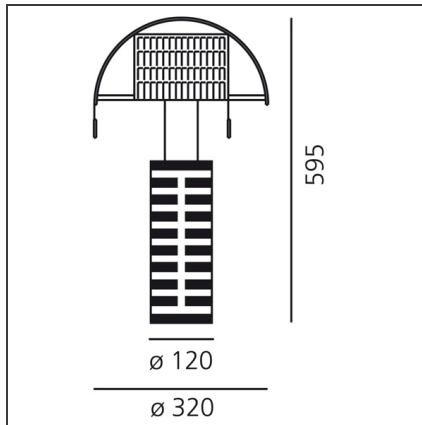

Shogun tavolo

IP20   

DESIGN BY

Mario Botta

DESCRIPTION

Painted metal stem; white adjustable diffusers in painted perforated plate steel.

TECHNICAL DRAWINGS

FEATURES

Article Code:	A000300	Material:	aluminium, steel
Colour:	Black / White	Series:	Design
Installation:	Table	Area contract:	Residential
Environment:	Indoor	Emission:	Diffused

DIMENSIONS

Height:	cm 59,5
Base Diameter:	cm 12

NOT INCLUDED SOURCES

Category:	HALO	Color Rendering:	1a
Number:	1	Color temperature (K):	2900K
Watt:	150W		
Lbs:	Qt32		
Socket:	E27		
Duration (h):	2000h		

ALTERNATIVE SOURCES

Category:	LED
Number:	1
Watt:	8W
Type:	2
Socket:	E27
Class:	A

LUMINAIRE

Watt:	150W	Delivered lumens output (lm):	2870lm
Voltage:	220V-240V	CCT:	2900K