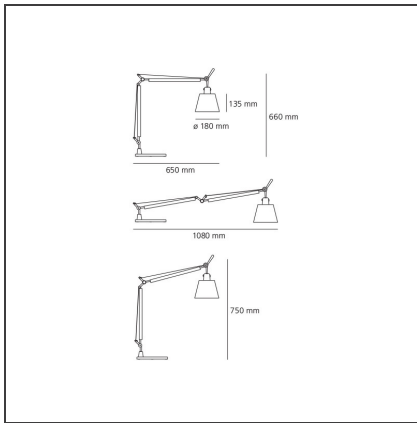

TECHNICAL DRAWINGS

DESIGN BY

Michele De Lucchi, Giancarlo Fassina

DESCRIPTION

Base and cantilevered arms in polished aluminium; diffuser in parchment paper or in silk satin fabric on a plastic frame; joints in polished aluminium. System of spring balancing. The code refers to the luminaire's body only

FEATURES

Article Code:	0947010A	Material:	parchment paper, aluminum, steel
Colour:	Natural	Series:	Design
Installation:	Table		

DIMENSIONS

Height:	cm 66	Max Extension Length:	cm 108
Base Diameter:	cm 23	Impact Resistance:	N/D
Max Extension Height:	cm 75	Glow Wire Test:	N/D

NOT INCLUDED SOURCES

Category:	HALO	Class:	A
Number:	1		
Watt:	46W		
Socket:	E27		

ALTERNATIVE SOURCES

Category:	LED
Number:	1
Watt:	8W
Type:	2
Socket:	E27
Class:	A

LUMINAIRE

Watt:	46W	Dimmer Typology:	-
Voltage:	220V-240V	Dimmable Typology:	-