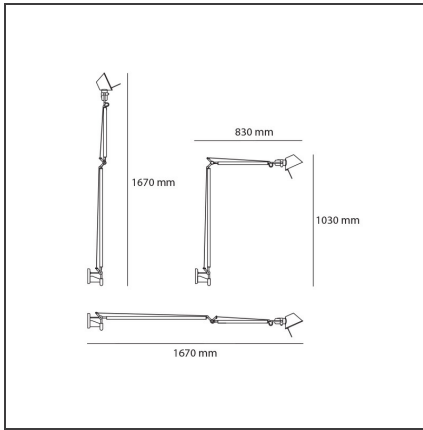

Tolomeo Braccio LED 2700K

IP20

TECHNICAL DRAWINGS

DESIGN BY

Michele De Lucchi, Giancarlo Fassina

DESCRIPTION

Cantilevered arms in polished aluminium; diffuser in matt anodised aluminium; joints and wall support in polished aluminium. System of spring balancing.

FEATURES

Article Code:	A0460W50	Material:	Aluminium
Colour:	Aluminium	Series:	Design
Installation:	Wall		

DIMENSIONS

Length:	cm 83	Max Extension Length:	cm 167
Height:	cm 103		
Max Extension Height:	cm 167		